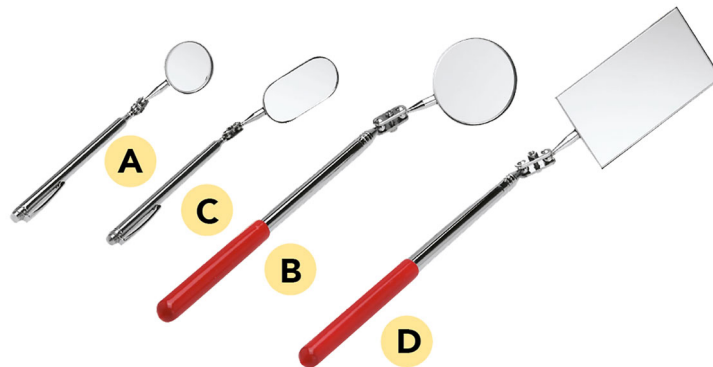

# Telescopic telescopic inspection mirror

- cod. 11132101 - cod. 11132102 - cod. 11132103  
- cod. 11132104

## TECHNICAL SPECIFICATIONS:

- Equipped with telescopic rod and articulated mirror

## DIMENSIONS

CODE	MODEL	MIRROR DIMENSIONS [mm]	MAX TELESCOPE LENGTH [mm]
11132101	A	Ø 32	500
11132102	B	Ø 52	500
11132103	C	OVAL 52 x 30	500
11132104	D	RECTANGULAR 90 x 50	500