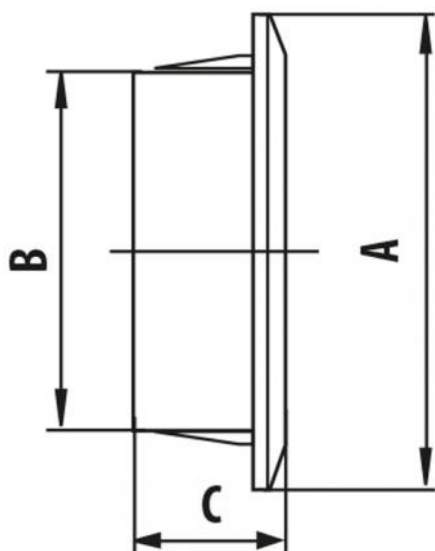

Flush-mounted circular grille in brown ABS

- cod. 11104200 - cod. 11104210 - cod. 11104220

TECHNICAL DATA

CODE	A [mm]	B [mm]	C [mm]	AIR PASSAGE [cm ²]
11104200	128	100	29	40
11104210	160	125	29	65
11104220	200	150	29	100

ITEMS

11104200	FLUSH-FIT ROUND GRILLE IN BROWN ABS Ø 100
11104210	FLUSH-FIT ROUND GRILLE IN BROWN ABS Ø 125
11104220	FLUSH-FIT ROUND GRILLE IN BROWN ABS Ø 150

All rights relating to this publication are the exclusive property of Tecnosystemi SpA.
 Tecnosystemi SpA reserves the right to make changes at any time and without notice, for technical or commercial needs.