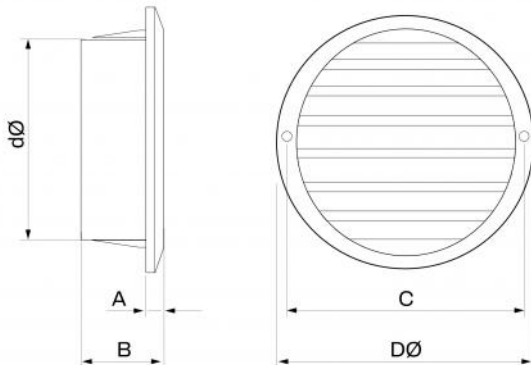

### TECHNICAL SPECIFICATIONS:

- Flush-mounted circular grille in white and grey ABS (only Ø100)
- Suitable for both air delivery and air intake
- Wall- or ceiling-mounted
- Fixed with mounting ribs for Ø 50-80, with screws for Ø100-125-150 or glue
- Equipped with insect screen

## DIMENSIONS

CODE	Ø d [mm]	Ø D [mm]	A [mm]	B [mm]	C [mm]	AIR PASSAGE [cm <sup>2</sup> ]
11104043	50	59	3.5	16.5	--	7.8
11104044	80	100	5	19	--	35
11104045	100	128	4	29	118	40
11104046	125	160	5	29	148	65
11104047	150	200	6	29	176	100
PWC200068	100	128	4	29	118	40