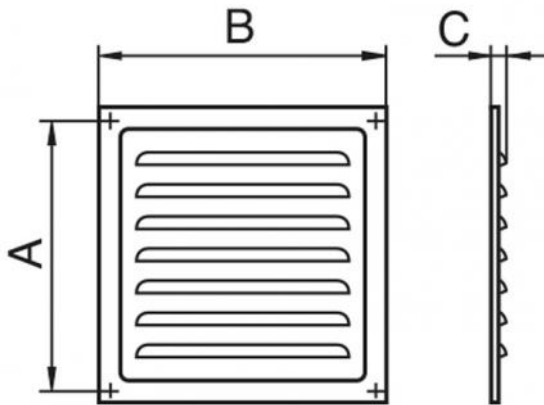

G.M.P.

square wall-mounted grille in white metal

- cod. 11104060 - cod. 11104061 - cod. 11104062
- cod. 11104063 - cod. 11104064

DIMENSIONS

CODE	A [mm]	B [mm]	C [mm]	BACK HOLE [mm]	AIR PASSAGE [cm ²]
11104060	111	125	10	125	35
11104061	136	150	10	150	60
11104062	182	200	10	200	117
11104063	234	250	10	250	166
11104064	284	300	10	300	249

	A [mm]	B [mm]	C [mm]	BACK HOLE [mm]	AIR PASSAGE [cm ²]	
11104060	WHITE METAL WALL-MOUNTED RECTANGULAR GRILLE Ø 125	111	125	10	125	35
11104061	WHITE METAL WALL-MOUNTED RECTANGULAR GRILLE Ø 150	136	150	10	150	60
11104062	WHITE METAL WALL-MOUNTED RECTANGULAR GRILLE Ø 200	182	200	10	200	117
11104063	WHITE METAL WALL-MOUNTED RECTANGULAR GRILLE Ø 250	234	250	10	250	166
11104064	WHITE METAL WALL-MOUNTED RECTANGULAR GRILLE Ø 300	284	300	10	300	249