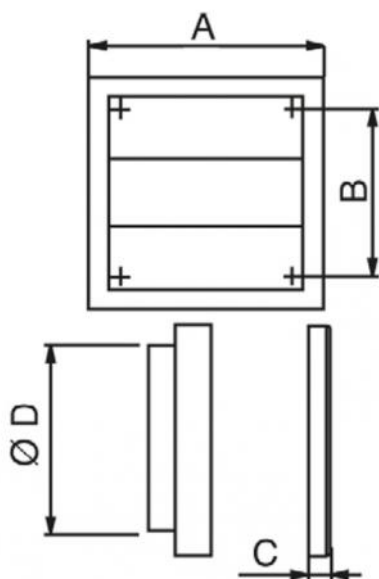

G.Q.G.I. - G.Q.G.P

square grille with gravity flaps in white ABS

- cod. 11104066 - cod. 11104067 - cod. 11104075
- cod. 11104076

DESCRIPTION

Square grille with gravity flaps, in white ABS.

Available for wall-mounted or flush-mounted installation, ideal for the expulsion of indoor air.

DIMENSIONI

11104066	154	110	45	100	75
11104067	186	142	45	125	113
11104075	154	110	15	/	96
11104076	186	142	15	/	160

ARTICOLI

CODICE	DESCRIPTION
11104066	SQUARE GRAVITY LOUVREIN ABS, WHITE "G.Q.G.I." Ø 100 (CHASED)
11104067	SQUARE GRAVITY LOUVREIN ABS, WHITE "G.Q.G.I." Ø 125 (CHASED)
11104075	SQUARE GRAVITY LOUVREIN ABS, WHITE "G.Q.G.P." Ø 100 (WALL)
11104076	SQUARE GRAVITY LOUVREIN ABS, WHITE "G.Q.G.P." Ø 125 (WALL)