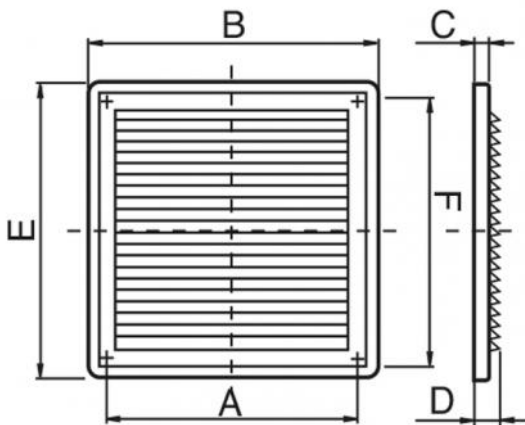

G.R.P.

wall-mounted rectangular grille in white ABS

- cod. 11104052 - cod. 11104053 - cod. 11104054

TECHNICAL DATA

CODE	A [mm]	B [mm]	C [mm]	D [mm]	E [mm]	F [mm]	AIR PASSAGE [cm ²]
11104052	179	204	10	16	204	175	92
11104053	205	221	10	16	299	283	237
11104054	283	299	15	16	221	205	260

ITEMS

CODE	DESCRIPTION
11104052	WALL-MOUNTED RECTANGULAR GRILLE "G.R.P. 200 x 200"
11104053	WALL-MOUNTED RECTANGULAR GRILLE "G.R.P. 220 x 300"
11104054	WALL-MOUNTED RECTANGULAR GRILLE "G.R.P. 300 x 220"