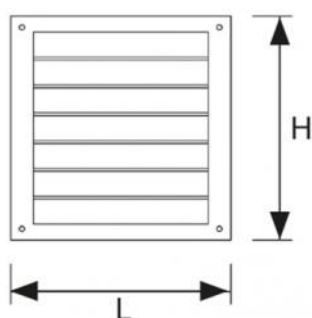

GRMF

rectangular grille with fastening spring in white ABS

- cod. 11104090 - cod. 11104091

TECHNICAL DATA

CODE	L [mm]	H [mm]	Ø MIN/MAX [mm]	AIR PASSAGE [cm ²]
11104090	200	150	80 / 140	60
11104091	230		120 / 200	110

ITEMS

CODE	DESCRIPTION
11104090	GRILLE WITH SPRING-LOADED CLIP 200X150
11104091	GRILLE WITH SPRING-LOADED CLIP 230X230

All rights relating to this publication are the exclusive property of Tecnosystemi SpA.
 Tecnosystemi SpA reserves the right to make changes at any time and without notice, for technical or commercial needs.