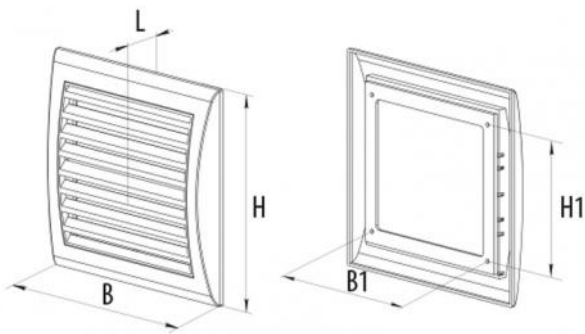

Removable rectangular grille in white ABS

- cod. 11104250

TECHNICAL DATA

CODE	B [mm]	H [mm]	H1 [mm]	B1 [mm]	L [mm]	AIR PASSAGE [cm ²]
11104250	156	151	95	110	18	47

ITEMS

CODE	DESCRIPTION
11104250	REMOVABLE RECTANGULAR GRILLE IN WHITE ABS