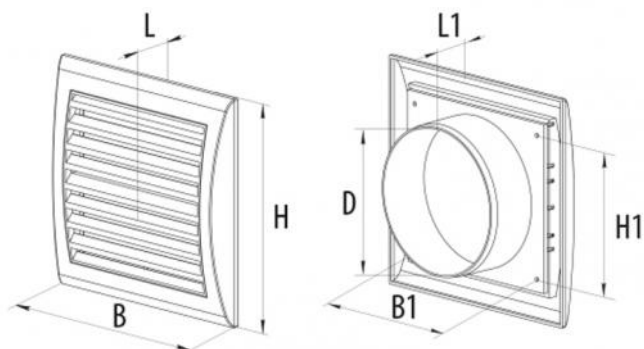

Removable rectangular grille with round flange in white ABS

- cod. 11104270 - cod. 11104280 - cod. 11104290

TECHNICAL DATA

CODE	B [mm]	H [mm]	H1 [mm]	B1 [mm]	L [mm]	L1 [mm]	Ø D [mm]	AIR PASSAGE [cm ²]
11104270	156	151	95	110	18	35	100	47
11104280	193	188	135	151	18	35	125	81
11104290	193	188	135	151	18	35	150	81

ITEMS

CODE	DESCRIPTION
11104270	REMOVABLE GRILLE IN WHITE ABS 150 x 150 CONNECTOR Ø 100
11104280	REMOVABLE GRILLE IN WHITE ABS 190 x 190 CONNECTOR Ø 125
11104290	REMOVABLE GRILLE IN WHITE ABS 190 x 190 CONNECTOR Ø 150