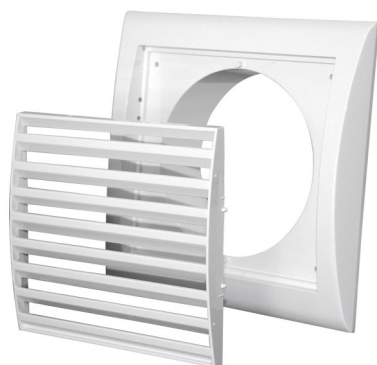

Removable rectangular grille with round flange in white ABS

- cod. 11104270 - cod. 11104280 - cod. 11104290

TECHNICAL DATA

CODE	B [mm]	H [mm]	H1 [mm]	B1 [mm]	L [mm]	L1 [mm]	Ø D [mm]	AIR PASSAGE [cm ²]
11104270	156	151	95	110	18	35	100	47
11104280	193	188	135	151	18	35	125	81
11104290	193	188	135	151	18	35	150	81

ITEMS

CODE	DESCRIPTION
11104270	REMOVABLE GRILLE IN WHITE ABS 150 x 150 CONNECTOR Ø 100
11104280	REMOVABLE GRILLE IN WHITE ABS 190 x 190 CONNECTOR Ø 125
11104290	REMOVABLE GRILLE IN WHITE ABS 190 x 190 CONNECTOR Ø 150