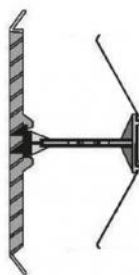

# Round grille in copper with springs and mesh

- cod. 11160480 - cod. 11160485 - cod. 11160490

## TECHNICAL DATA

CODE	EXTERNAL DIMENSIONS Ø A [mm]	HOLE INLET Ø MIN/MAX [mm]	AIR PASSAGE [cm <sup>2</sup> ]
11160480	130	80 / 125	56
11160485	180	125 / 160	94
11160490	240	160 / 200	150

## ITEMS

CODE	DESCRIPTION
11160480	COPPER ROUND GRILLE Ø 145 WITH SPRING-LOADED CLIPS AND MESH
11160485	COPPER ROUND GRILLE Ø 185 WITH SPRING-LOADED CLIPS AND MESH
11160490	COPPER ROUND GRILLE Ø 220 WITH SPRING-LOADED CLIPS AND MESH