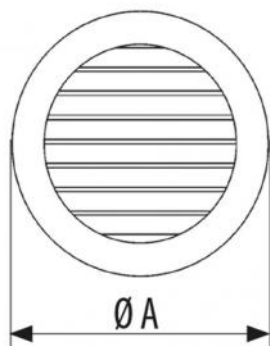

# Round grille in copper with springs and mesh

- cod. 11160480 - cod. 11160485 - cod. 11160490

## TECHNICAL DATA

CODE	EXTERNAL DIMENSIONS Ø A [mm]	HOLE INLET Ø MIN/MAX [mm]	AIR PASSAGE [cm <sup>2</sup> ]
11160480	130	80 / 125	56
11160485	180	125 / 160	94
11160490	240	160 / 200	150

## ITEMS

CODE	DESCRIPTION
11160480	COPPER ROUND GRILLE Ø 145 WITH SPRING-LOADED CLIPS AND MESH
11160485	COPPER ROUND GRILLE Ø 185 WITH SPRING-LOADED CLIPS AND MESH
11160490	COPPER ROUND GRILLE Ø 220 WITH SPRING-LOADED CLIPS AND MESH