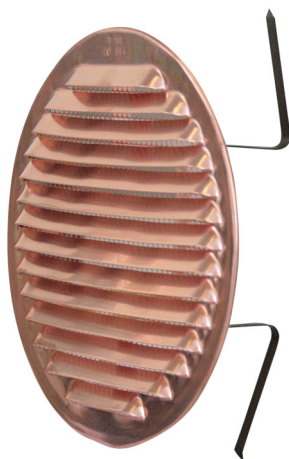

# Round grille in copper with springs and mesh

- cod. 11160480 - cod. 11160485 - cod. 11160490

## TECHNICAL DATA

CODE	EXTERNAL DIMENSIONS Ø A [mm]	HOLE INLET Ø MIN/MAX [mm]	AIR PASSAGE [cm <sup>2</sup> ]
11160480	130	80 / 125	56
11160485	180	125 / 160	94
11160490	240	160 / 200	150

## ITEMS

CODE	DESCRIPTION
11160480	COPPER ROUND GRILLE Ø 145 WITH SPRING-LOADED CLIPS AND MESH
11160485	COPPER ROUND GRILLE Ø 185 WITH SPRING-LOADED CLIPS AND MESH
11160490	COPPER ROUND GRILLE Ø 220 WITH SPRING-LOADED CLIPS AND MESH