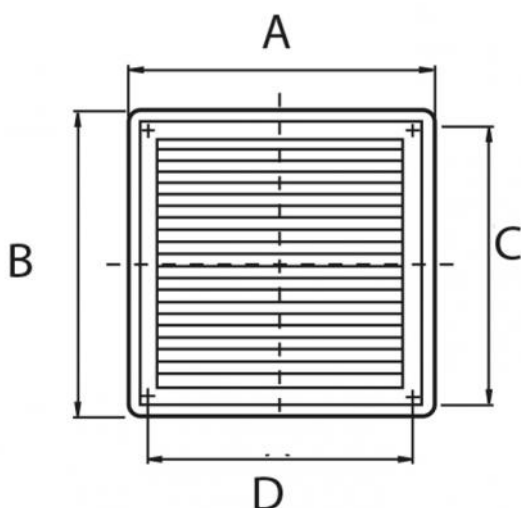

# Square / rectangular support grille in aluminium with mesh

- cod. 11160450 - cod. 11160455 - cod. 11160460

## TECHNICAL DATA

CODE	A [mm]	B [mm]	C [mm]	D [mm]	AIR PASSAGE [cm <sup>2</sup> ]
11160450	150		130		72,07
11160455	230		210		148,05
11160460	280	150	180	130	144,14