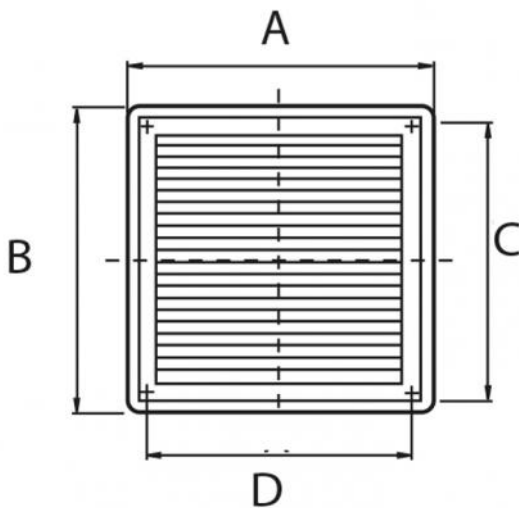

Square / rectangular support grille in copper with mesh

- cod. 11160530 - cod. 11160535 - cod. 11160540

TECHNICAL DATA

CODE	A [mm]	B [mm]	C [mm]	D [mm]	AIR PASSAGE [cm ²]
11160530	150		130		77,07
11160535	230		210		148,05
11160540	280	150	180	130	144,14

ITEMS

CODE	DESCRIPTION
11160530	SURFACE-MOUNTED COPPER SQUARE GRILLE 150x150 WITH MESH
11160535	SURFACE-MOUNTED COPPER SQUARE GRILLE 230x230 WITH MESH
11160540	SURFACE-MOUNTED COPPER RECTANGULAR GRILLE 150X150 WITH MESH