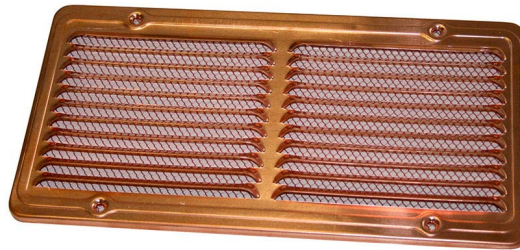

Square / rectangular support grille in copper with mesh

- cod. 11160530 - cod. 11160535 - cod. 11160540

TECHNICAL DATA

CODE	A [mm]	B [mm]	C [mm]	D [mm]	AIR PASSAGE [cm ²]
11160530	150		130		77,07
11160535	230		210		148,05
11160540	280	150	180	130	144,14

ITEMS

CODE	DESCRIPTION
11160530	SURFACE-MOUNTED COPPER SQUARE GRILLE 150x150 WITH MESH
11160535	SURFACE-MOUNTED COPPER SQUARE GRILLE 230x230 WITH MESH
11160540	SURFACE-MOUNTED COPPER RECTANGULAR GRILLE 150X150 WITH MESH