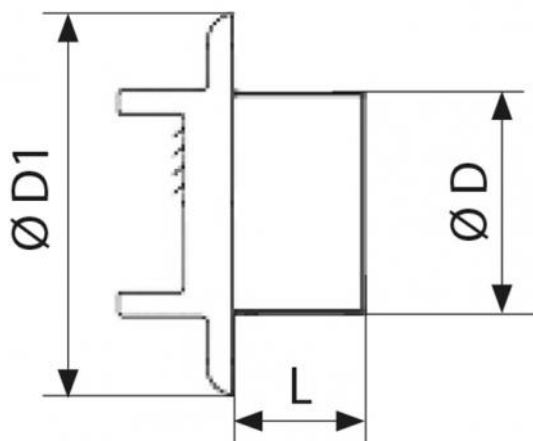

# SUF

flush-mounted circular grille in stainless steel

- cod. 11161367

## TECHNICAL DATA

CODE	NECK Ø D [mm]	EXTERNAL Ø D1 [mm]	DEPTH L [mm]	AIR FLOW RATE (SPEED 2 m/s) [m <sup>2</sup> /h]
11161367	97	133	52	57

## ITEMS

CODE	DESCRIPTION
11161367	RECESSED VENTILATION CIRCULAR GRID IN STAINLESS STEEL "SUF100"

All rights relating to this publication are the exclusive property of Tecnosystemi SpA.  
 Tecnosystemi SpA reserves the right to make changes at any time and without notice, for technical or commercial needs.