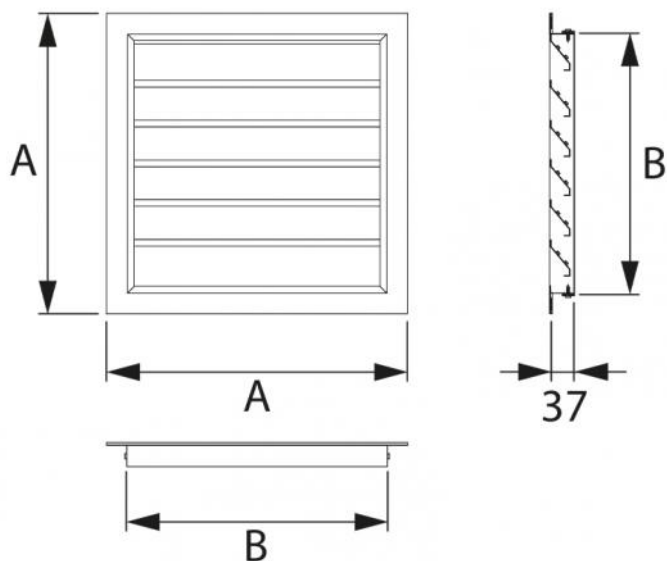

Waterproof grille in white aluminium

- cod. PWC200078 - cod. PWC200079 - cod. PWC200084

DESCRIPTION

Grille in white painted aluminium RAL 9016 with fixed horizontal flaps.
Complete with bird-proof grille.

DIMENSIONS

CODE	A [mm]	B [mm]	H [mm]
PWC200078	353x353	295x295	37
PWC200079	453x453	395x395	37
PWC200084	653x653	595x595	37

LOAD CAPACITY AND PRESSURE DROP TABLE

MODEL	Ak [m ²]	Q min [m ³ /h]	Q max [m ³ /h]	LWA min [dB(A)]	LWA max [dB(A)]	Dpt min [Pa]	Dpt max [Pa]
353x353	0,0548	250	620	--	34	5	30
453x453	0,101	470	1150	--	37	5	30
653x653	0,2353	1090	2680	25	42	5	30