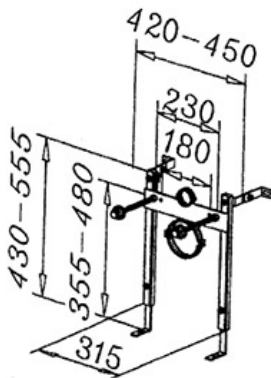

# Universal pre-assembled frame for wall-hung toilet

- cod. 23100030

## TECHNICAL SPECIFICATIONS:

- Includes screws and fastening instructions
- Total weight 4 kg
- Capacity 400 kg

## TECHNICAL DRAWING

**ITEMS**

CODE	DESCRIPTION
23100030	PRE-MOUNTED FRAME FOR SOSPENDED WC

All rights relating to this publication are the exclusive property of Tecnosystemi SpA.  
Tecnosystemi SpA reserves the right to make changes at any time and without notice, for technical or commercial needs.