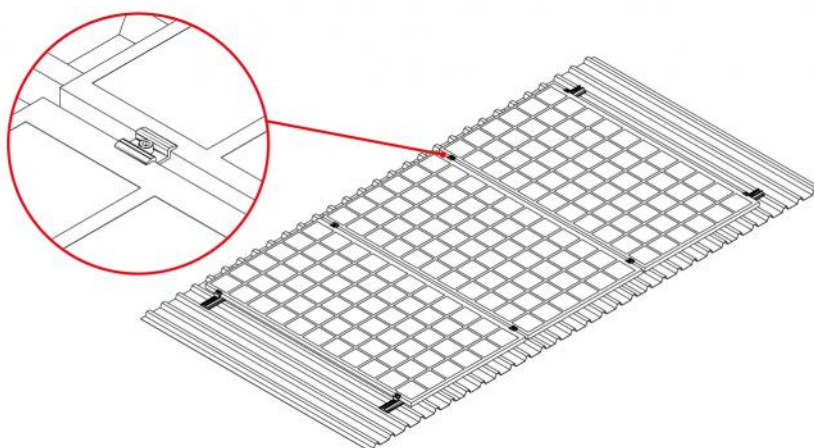

DIMENSIONS

CODE	H [mm]	L [mm]	B [mm]	C [mm]
FVD200041	27÷40	40	39	21
FVD200041BOX	27÷41	40	39	21
FVD200043	27÷42	40	39	21
FVD200043BOX	27÷43	40	39	21

DESCRIPTION

Universal central clamp for fastening photovoltaic panels with quick-coupling system compatible with Tecnosystemi FVP profiles.

TECHNICAL SPECIFICATIONS

- Material: aluminium alloy 6060
- Clamp length: 40mm
- A2 stainless hardware and spring
- Supplied pre-assembled
- Sistema di aggancio rapido compatibile con i profili FVP (*per profili FVP250 compatibile SOLO con la serie -3V-, codici FVD100052 e successivi)
- Universal for panels from 27 mm to 40 mm
- Screw tightening with hex key 6
- Non-slip knurling
- Also available in black
- Max. tightening torque: 8 Nm

EXAMPLE OF INSTALLATION: