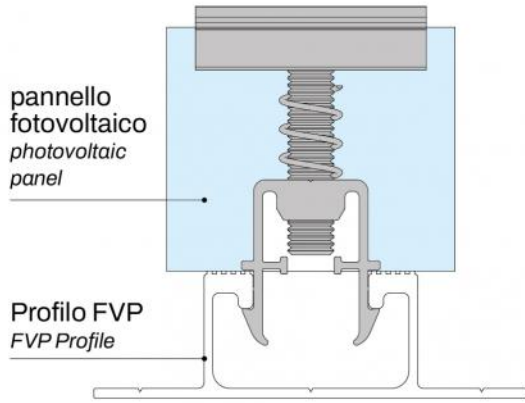

ITEMS

CODE	DESCRIPTION
FVD200041	
FVD200041BOX	
FVD200043	
FVD200043BOX	

All rights relating to this publication are the exclusive property of Tecnosystemi SpA.
Tecnosystemi SpA reserves the right to make changes at any time and without notice, for technical or commercial needs.