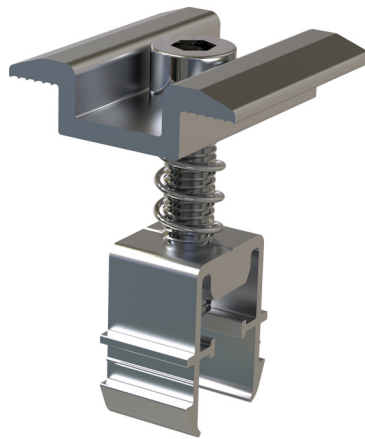

# EASY CLACK

pre-assembled central clamp

- cod. FVD200041 - cod. FVD200041BOX - cod. FVD200043  
- cod. FVD200043BOX

## DIMENSIONS

CODE	H [mm]	L [mm]	B [mm]	C [mm]
FVD200041	27÷40	40	39	21
FVD200041BOX	27÷41	40	39	21
FVD200043	27÷42	40	39	21
FVD200043BOX	27÷43	40	39	21

## DESCRIPTION

Universal central clamp for fastening photovoltaic panels with quick-coupling system compatible with Tecnosystemi FVP profiles.

## TECHNICAL SPECIFICATIONS

- Material: aluminium alloy 6060
- Clamp length: 40mm
- A2 stainless hardware and spring
- Supplied pre-assembled
- Sistema di aggancio rapido compatibile con i profili FVP (\*per profili FVP250 compatibile SOLO con la serie -3V-, codici FVD100052 e successivi)
- Universal for panels from 27 mm to 40 mm
- Screw tightening with hex key 6
- Non-slip knurling
- Also available in black
- Max. tightening torque: 8 Nm