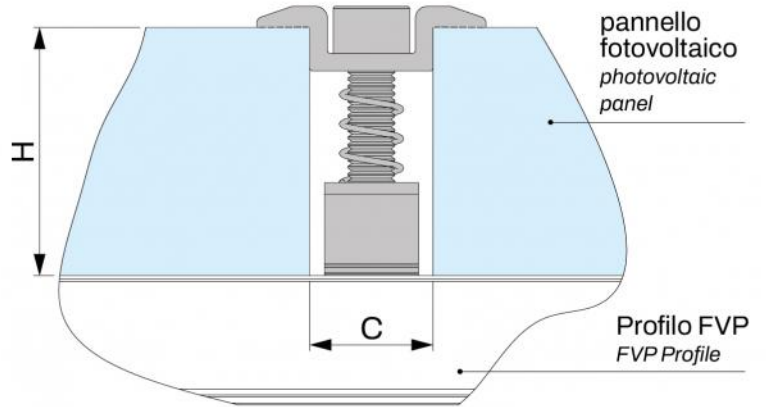

ITEMS

CODE	DESCRIPTION
FVD200041	
FVD200041BOX	
FVD200043	
FVD200043BOX	

All rights relating to this publication are the exclusive property of Tecnosystemi SpA.
Tecnosystemi SpA reserves the right to make changes at any time and without notice, for technical or commercial needs.