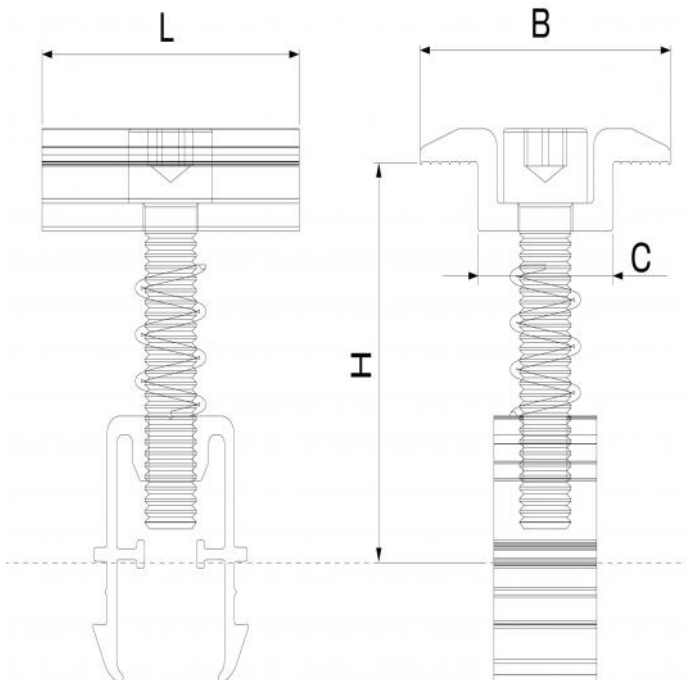

# EASY CLACK

pre-assembled central clamp

- cod. FVD200041 - cod. FVD200041BOX - cod. FVD200043  
- cod. FVD200043BOX

## DIMENSIONS

CODE	H [mm]	L [mm]	B [mm]	C [mm]
FVD200041	27÷40	40	39	21
FVD200041BOX	27÷41	40	39	21
FVD200043	27÷42	40	39	21
FVD200043BOX	27÷43	40	39	21

## DESCRIPTION

Universal central clamp for fastening photovoltaic panels with quick-coupling system compatible with Tecnosystemi FVP profiles.

## TECHNICAL SPECIFICATIONS

- Material: aluminium alloy 6060
- Clamp length: 40mm
- A2 stainless hardware and spring
- Supplied pre-assembled
- Sistema di aggancio rapido compatibile con i profili FVP (\*per profili FVP250 compatibile SOLO con la serie -3V-, codici FVD100052 e successivi)
- Universal for panels from 27 mm to 40 mm
- Screw tightening with hex key 6
- Non-slip knurling
- Also available in black
- Max. tightening torque: 8 Nm