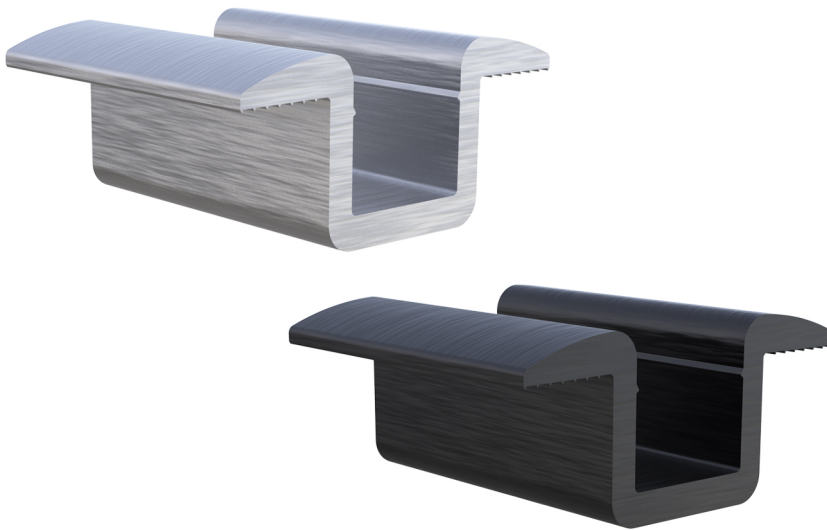

## central wall bracket

- cod. 11111060 - cod. 11111060BOX - cod. FVD200001  
- cod. FVD200001BOX

## DIMENSIONS

CODE	A [mm]	B [mm]	C [mm]	D [mm]	Ø FORO [mm]
11111060	21	19,5	43	40	8,5
11111060BOX	21	19,5	43	40	8,5
FVD200001	21	19,5	43	40	8,5
FVD200001BOX	21	19,5	43	40	8,5

## TECHNICAL SPECIFICATIONS:

- Material: aluminium alloy 6060
- Bracket length: 40mm
- Usable for all measurements of photovoltaic panels
- Hole Ø 8.5 mm
- Also available in black painted version, on request