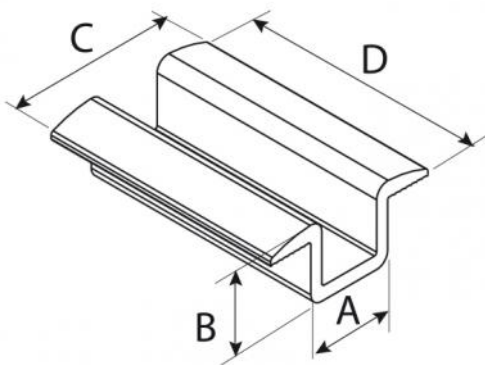

## DIMENSIONS

CODE	A [mm]	B [mm]	C [mm]	D [mm]	Ø FORO [mm]
11111060	21	19,5	43	40	8,5
11111060BOX	21	19,5	43	40	8,5
FVD200001	21	19,5	43	40	8,5
FVD200001BOX	21	19,5	43	40	8,5

## TECHNICAL SPECIFICATIONS:

- Material: aluminium alloy 6060
- Bracket length: 40mm
- Usable for all measurements of photovoltaic panels
- Hole Ø 8.5 mm
- Also available in black painted version, on request