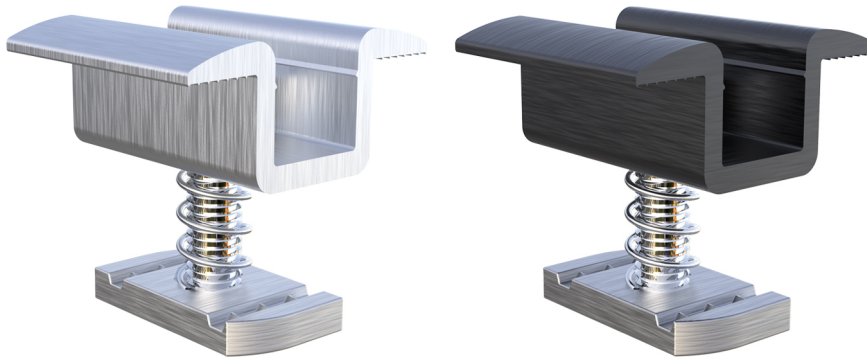

# HSCP/40

pre-assembled central wall bracket standard

- cod. 11111061 - cod. 11111061BOX - cod. 11111062
- cod. 11111062BOX - cod. 11111063 - cod. 11111063BOX
- cod. 11111064 - cod. 11111064BOX - cod. 11111065
- cod. 11111065BOX - cod. FVD200002 - cod. FVD200002BOX
- cod. FVD200003 - cod. FVD200003BOX - cod. FVD200004
- cod. FVD200004BOX

## TECHNICAL SPECIFICATIONS:

- Material: aluminium alloy 6060
- Bracket length: 40mm
- A2 stainless steel screws and spring
- M8 threaded steel slider with Geomet® treatment for corrosion protection
- Supplied pre-assembled
- Available for panels from 30 mm to 50 mm
- Screw tightening with hex key 6
- Also available in black painted version, on request
- Non-slip knurling