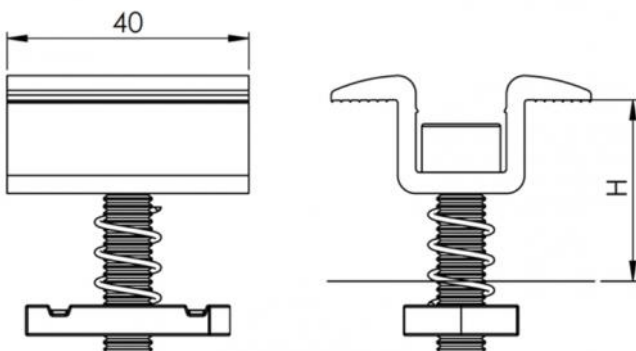

# HSCP/40

pre-assembled central wall bracket standard

- cod. 11111061 - cod. 11111061BOX - cod. 11111062
- cod. 11111062BOX - cod. 11111063 - cod. 11111063BOX
- cod. 11111064 - cod. 11111064BOX - cod. 11111065
- cod. 11111065BOX - cod. FVD200002 - cod. FVD200002BOX
- cod. FVD200003 - cod. FVD200003BOX - cod. FVD200004
- cod. FVD200004BOX

## DIMENSIONS

CODE	For panels H [mm]
11111061	30-32-34
11111061BOX	30-32-34
11111062	35-36-38
11111062BOX	35-36-38
11111063	40-42-44
11111063BOX	40-42-44
11111064	45-46
11111064BOX	45-46
11111065	48-50
11111065BOX	48-50
FVD200002	30-32-34
FVD200002BOX	30-32-34
FVD200003	35-36-38
FVD200003BOX	35-36-38
FVD200004	40-42-44
FVD200004BOX	40-42-44

## TECHNICAL SPECIFICATIONS:

- Material: aluminium alloy 6060
- Bracket length: 40mm
- A2 stainless steel screws and spring
- M8 threaded steel slider with Geomet® treatment for corrosion protection
- Supplied pre-assembled
- Available for panels from 30 mm to 50 mm
- Screw tightening with hex key 6
- Also available in black painted version, on request
- Non-slip knurling