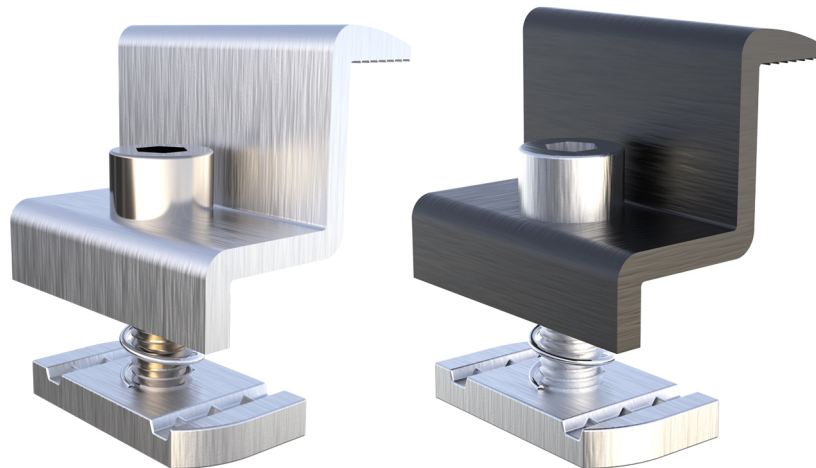

HSLP/40

pre-assembled side wall bracket with anti-rotation seat

- cod. 11111071 - cod. 11111071BOX - cod. 11111073
- cod. 11111073BOX - cod. 11111075 - cod. 11111075BOX
- cod. 11111077 - cod. 11111077BOX - cod. 11111079
- cod. 11111079BOX - cod. 11111081 - cod. 11111081BOX
- cod. 11111083 - cod. 11111083BOX - cod. 11111085
- cod. 11111085BOX - cod. FVD200012 - cod. FVD200012BOX
- cod. FVD200013 - cod. FVD200013BOX - cod. FVD200014
- cod. FVD200014BOX - cod. FVD200015 - cod. FVD200015BOX
- cod. FVD200016 - cod. FVD200016BOX - cod. FVD200017
- cod. FVD200017BOX - cod. FVD200018 - cod. FVD200018BOX

DIMENSIONS

CODE	For panels H [mm]
11111071	30
11111071BOX	30
11111073	32
11111073BOX	32
11111075	34
11111075BOX	34
11111077	35
11111077BOX	35
11111079	36
11111079BOX	36
11111081	38
11111081BOX	38
11111083	40
11111083BOX	40
11111085	42
11111085BOX	42
FVD200012	30
FVD200012BOX	30
FVD200013	32
FVD200013BOX	32
FVD200014	34
FVD200014BOX	34
FVD200015	35
FVD200015BOX	35
FVD200016	36
FVD200016BOX	36
FVD200017	38
FVD200017BOX	38
FVD200018	40
FVD200018BOX	40

TECHNICAL SPECIFICATIONS:

- Material: aluminium alloy 6060
- Bracket length: 40mm
- A2 stainless steel screws and spring
- M8 threaded steel slider with Geomet® treatment for corrosion protection
- Supplied pre-assembled
- Available for panels from 30 mm to 42 mm
- Screw tightening with hex key 6
- Also available in black painted version, on request
- Non-slip knurling