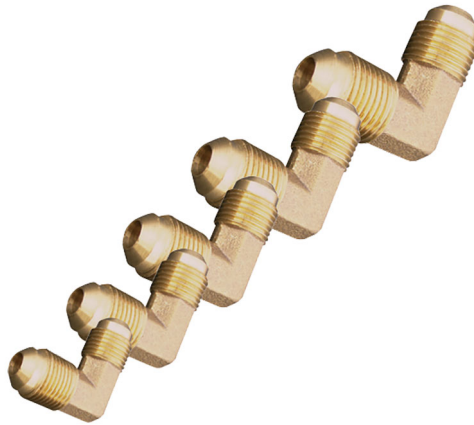

90° Elbow joint double connector M / M

- cod. 11133015 - cod. 11133016 - cod. 11133017
- cod. 11133018 - cod. 11133019

ITEMS

CODE	DESCRIPTION
11133015	DOUBLE FLARE 90° ELBOW JOINTS 1/4"
11133016	DOUBLE FLARE 90° ELBOW JOINTS 3/8"
11133017	DOUBLE FLARE 90° ELBOW JOINTS 1/2"
11133018	DOUBLE FLARE 90° ELBOW JOINTS 5/8"
11133019	DOUBLE FLARE 90° ELBOW JOINTS 3/4"