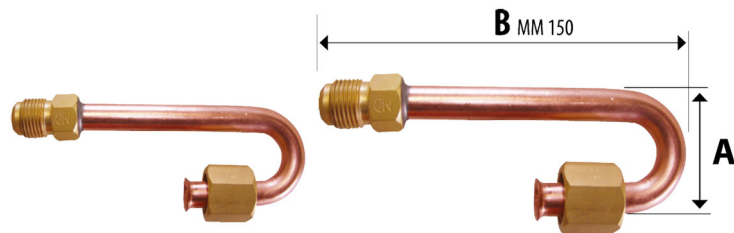

# Pair of reversing fittings

- cod. 11130016 - cod. 11130017

## DIMENSIONS

CODE	A [mm]
11130016	41,5 / 43,7
11130017	41,5 / 46,5

## ITEMS

CODE	DESCRIPTION
11130016	REVERSED FITTINGS 1/4MX1/4F - 3/8MX3/8F
11130017	REVERSED FITTINGS 1/4MX1/4F - 1/2MX1/2F

All rights relating to this publication are the exclusive property of Tecnosystemi SpA.  
Tecnosystemi SpA reserves the right to make changes at any time and without notice, for technical or commercial needs.