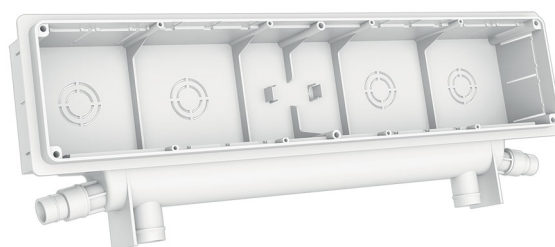

## built-in installation box

- cod. 11100120 - cod. 11100120V

## TECHNICAL SPECIFICATIONS:

- Rear conveyor with 4 outlets
- 2 side outlets Ø 16 - Ø 20
- 2 vertical outlets Ø 20
- Protection grille
- Anti-condensation cavity
- Interlocking cover or with screws