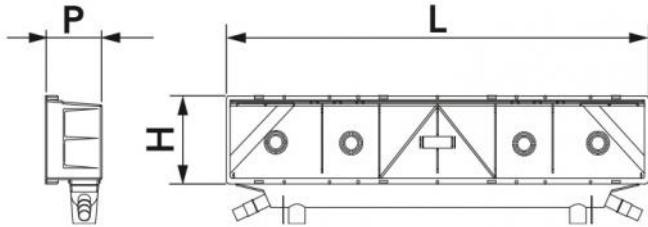

## TECHNICAL SPECIFICATIONS:

- Rear conveyor with 4 outlets
- 2 side outlets Ø 16 - Ø 20
- 2 vertical outlets Ø 20
- Protection grille
- Anti-condensation cavity
- Interlocking cover or with screws

## DIMENSIONS

CODE	L [mm]	H [mm]	P [mm]
11100120	520	100	65
11100120V	520	100	65