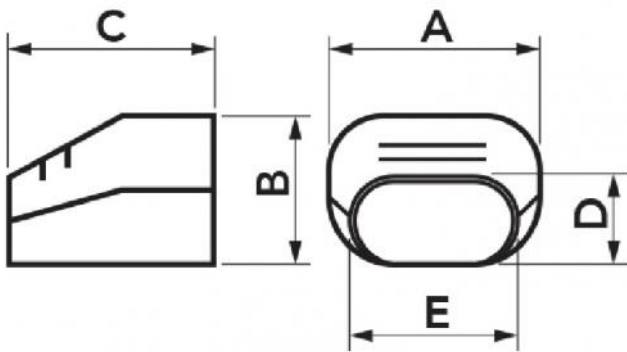

MODELLI DISPONIBILI:

TOP LINE -
AVORIO

NEW LINE -
BIANCO

ECO LINE -
GRIGIO PERLA

BROWN LINE -
MARRONE

BLACK LINE -
NERO

DIMENSIONI

CODICE	MODELLO	LINE	A [mm]	B [mm]	C [mm]	D [mm]	E [mm]
11124060	TS 60 - EXC	TOP LINE	66	56	75	33	60
11124072	TS 72 - EXC	TOP LINE	78	68	90	35	67
11124100	TS 100 - EXC	TOP LINE	104	78	110	35	67
N11124060	TS 60 - EXC	NEW LINE	66	56	75	33	60
N11124072	TS 72 - EXC	NEW LINE	78	68	90	35	67
N11124100	TS 100 - EXC	NEW LINE	104	78	110	35	67
E11124060	TS 60 - EXC	ECO LINE	66	56	75	33	60
E11124072	TS 72 - EXC	ECO LINE	78	68	90	35	67
E11124100	TS 100 - EXC	ECO LINE	104	78	110	35	67
SCD100479	TS 72 - EXC	BROWN LINE	78	68	90	35	67
SCD100480	TS 100 - EXC	BROWN LINE	104	78	110	35	67
SCD100323	TS 72 - EXC	BLACK LINE	78	68	90	35	67
SCD100324	TS 100 - EXC	BLACK LINE	104	78	110	35	67
SCD100340	TS 72 - EXC	GREY LINE	78	68	90	35	67
SCD100349	TS 100 - EXC	GREY LINE	104	78	110	35	67