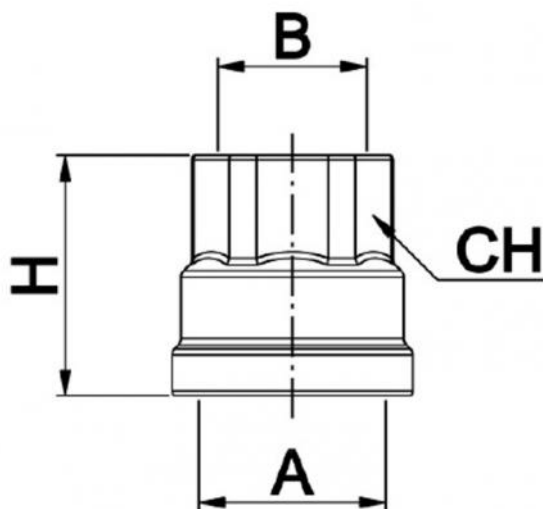

Reduced sleeve F / F

- cod. 26002800 - cod. 26002810 - cod. 26002820
- cod. 26002830

TECHNICAL SPECIFICATIONS:

- Made of brass
- Application in hydraulics
- Gas thread
- Maximum operating temperature: +130°C

DIMENSIONS

CODE	A	B	CH	H [mm]
26002800	1/2"	3/8"	17	28
26002810	3/4"	1/2"	25	29
26002820	1"	1/2"	26	33
26002830	1"	3/4"	30	37

ITEMS

CODE	DESCRIPTION
26002800	REDUCED SLEEVE FF 1/2"-3/8" (PACK OF 10)
26002810	REDUCED SLEEVE FF 3/4"-1/2" (PACK. 10 PCS)
26002820	REDUCED SLEEVE FF 1"-1/2" (PACK OF 10)
26002830	