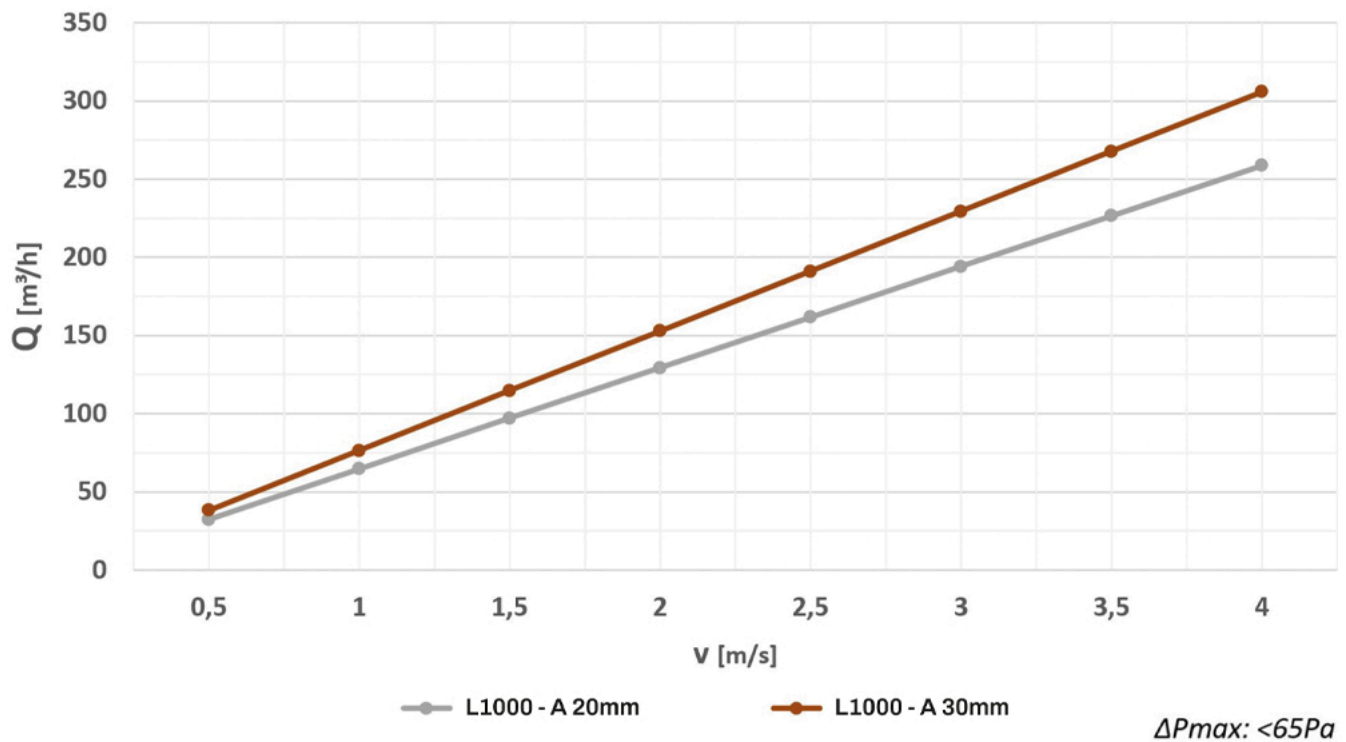

## TECHNICAL SPECIFICATIONS:

- Polyethylene coated galvanized sheet plenum with closed cells (sp.3mm)
- Diffuser in galvanized metal sheet, painted in the visible parts
- Sliding damper included
- Ideal for ceiling installations
- Suitable for air delivery and intake
- Air inlet clamps pre-assembled as per table
- Provision of standard MVHR conducted connections on the Plenum
- False ceiling mounting brackets included in delivery
- Compatible with PWC500027 continuity kit
- Noise level between 29 and 34 dB[A]

## DIMENSIONS

CODE	DIMENSIONS A [mm]	DIMENSIONS L [mm]	NUMBER OF ATTACKS	Q [m³/h]
PWD301360	20	600	1	165
PWD301361	20	800	2	220
PWD301362	20	1000	2	275
PWD301363	20	1500	3	410
PWD301364	20	2000	4	550
PWD301365	30	600	1	195
PWD301366	30	800	2	260
PWD301367	30	1000	2	325
PWD301368	30	1500	3	480
PWD301369	30	2000	4	650
PWD301370	20	600	1	165
PWD301371	20	800	2	220
PWD301372	20	1000	2	275
PWD301373	20	1500	3	410
PWD301374	20	2000	4	550
PWD301375	30	600	1	195
PWD301376	30	800	2	260
PWD301377	30	1000	2	325
PWD301378	30	1500	3	480
PWD301379	30	2000	4	650

## FLOW RATE DIAGRAM - SPEED PER LINEAR METRE