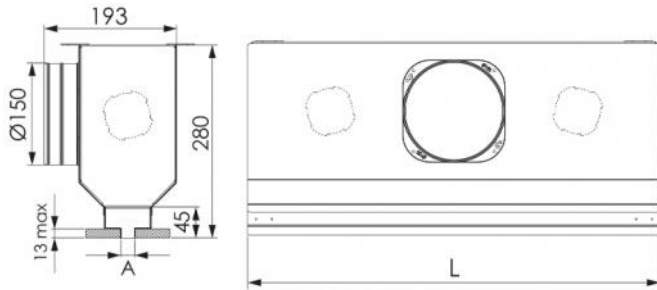

# Single slit retractable linear diffuser with deflector and damper complete with insulated plenum

- cod. PWD301360 - cod. PWD301361 - cod. PWD301362  
- cod. PWD301363 - cod. PWD301364 - cod. PWD301365  
- cod. PWD301366 - cod. PWD301367 - cod. PWD301368  
- cod. PWD301369 - cod. PWD301370 - cod. PWD301371  
- cod. PWD301372 - cod. PWD301373 - cod. PWD301374  
- cod. PWD301375 - cod. PWD301376 - cod. PWD301377  
- cod. PWD301378 - cod. PWD301379

## TECHNICAL SPECIFICATIONS:

- Polyethylene coated galvanized sheet plenum with closed cells (sp.3mm)
- Diffuser in galvanized metal sheet, painted in the visible parts
- Sliding damper included
- Ideal for ceiling installations
- Suitable for air delivery and intake
- Air inlet clamps pre-assembled as per table
- Provision of standard MVHR conducted connections on the Plenum
- False ceiling mounting brackets included in delivery
- Compatible with PWC500027 continuity kit
- Noise level between 29 and 34 dB[A]

## DIMENSIONS

CODE	DIMENSIONS A [mm]	DIMENSIONS L [mm]	NUMBER OF ATTACKS	Q [m³/h]
PWD301360	20	600	1	165
PWD301361	20	800	2	220
PWD301362	20	1000	2	275
PWD301363	20	1500	3	410
PWD301364	20	2000	4	550
PWD301365	30	600	1	195
PWD301366	30	800	2	260
PWD301367	30	1000	2	325
PWD301368	30	1500	3	480
PWD301369	30	2000	4	650
PWD301370	20	600	1	165
PWD301371	20	800	2	220
PWD301372	20	1000	2	275
PWD301373	20	1500	3	410
PWD301374	20	2000	4	550
PWD301375	30	600	1	195
PWD301376	30	800	2	260
PWD301377	30	1000	2	325
PWD301378	30	1500	3	480
PWD301379	30	2000	4	650