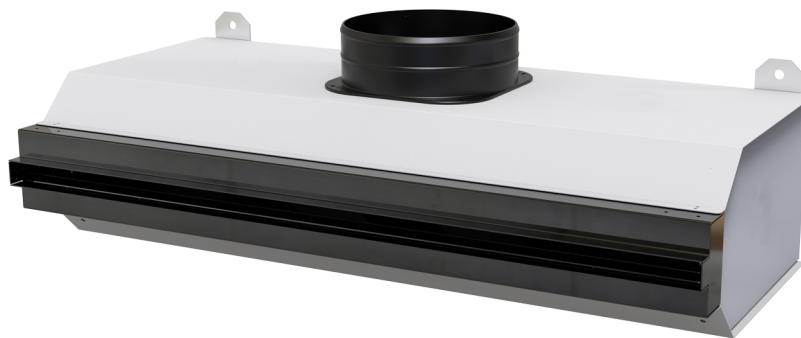

# Single slit retractable linear diffuser with deflector and damper complete with insulated plenum

- cod. PWD301360 - cod. PWD301361 - cod. PWD301362  
- cod. PWD301363 - cod. PWD301364 - cod. PWD301365  
- cod. PWD301366 - cod. PWD301367 - cod. PWD301368  
- cod. PWD301369 - cod. PWD301370 - cod. PWD301371  
- cod. PWD301372 - cod. PWD301373 - cod. PWD301374  
- cod. PWD301375 - cod. PWD301376 - cod. PWD301377  
- cod. PWD301378 - cod. PWD301379

## TECHNICAL SPECIFICATIONS:

- Polyethylene coated galvanized sheet plenum with closed cells (sp.3mm)
- Diffuser in galvanized metal sheet, painted in the visible parts
- Sliding damper included
- Ideal for ceiling installations
- Suitable for air delivery and intake
- Air inlet clamps pre-assembled as per table
- Provision of standard MVHR conducted connections on the Plenum
- False ceiling mounting brackets included in delivery
- Compatible with PWC500027 continuity kit
- Noise level between 29 and 34 dB[A]

## DIMENSIONS

CODE	DIMENSIONS A [mm]	DIMENSIONS L [mm]	NUMBER OF ATTACKS	Q [m³/h]
PWD301360	20	600	1	165
PWD301361	20	800	2	220
PWD301362	20	1000	2	275
PWD301363	20	1500	3	410
PWD301364	20	2000	4	550
PWD301365	30	600	1	195
PWD301366	30	800	2	260
PWD301367	30	1000	2	325
PWD301368	30	1500	3	480
PWD301369	30	2000	4	650
PWD301370	20	600	1	165
PWD301371	20	800	2	220
PWD301372	20	1000	2	275
PWD301373	20	1500	3	410
PWD301374	20	2000	4	550
PWD301375	30	600	1	195
PWD301376	30	800	2	260
PWD301377	30	1000	2	325
PWD301378	30	1500	3	480
PWD301379	30	2000	4	650