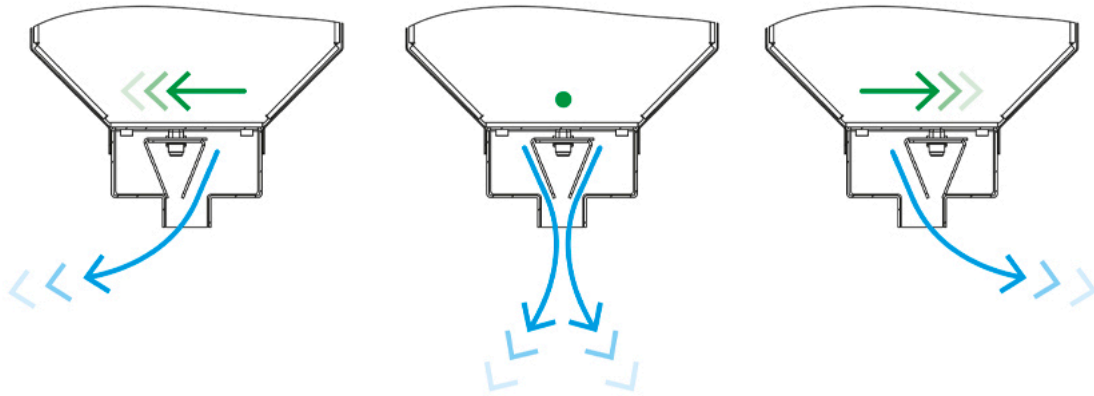

## TECHNICAL SPECIFICATIONS:

- Polyethylene coated galvanized sheet plenum with closed cells (sp.3mm)
- Diffuser in galvanized metal sheet, painted in the visible parts
- Sliding damper included
- Ideal for ceiling installations
- Suitable for air delivery and intake
- Air inlet clamps pre-assembled as per table
- Provision of standard MVHR conducted connections on the Plenum
- False ceiling mounting brackets included in delivery
- Compatible with PWC500027 continuity kit
- Noise level between 29 and 34 dB[A]

## DIMENSIONS

CODE	DIMENSIONS A [mm]	DIMENSIONS L [mm]	NUMBER OF ATTACKS	Q [m³/h]
PWD301360	20	600	1	165
PWD301361	20	800	2	220
PWD301362	20	1000	2	275
PWD301363	20	1500	3	410
PWD301364	20	2000	4	550
PWD301365	30	600	1	195
PWD301366	30	800	2	260
PWD301367	30	1000	2	325
PWD301368	30	1500	3	480
PWD301369	30	2000	4	650
PWD301370	20	600	1	165
PWD301371	20	800	2	220
PWD301372	20	1000	2	275
PWD301373	20	1500	3	410
PWD301374	20	2000	4	550
PWD301375	30	600	1	195
PWD301376	30	800	2	260
PWD301377	30	1000	2	325
PWD301378	30	1500	3	480
PWD301379	30	2000	4	650

## OPERATION OF THE BAFFLE SYSTEM