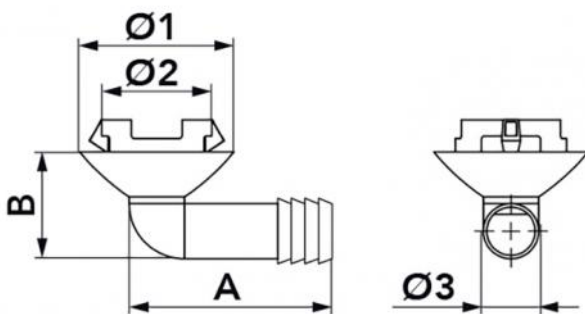

# Condensate discharge pipette with pressure coupling Ø 26

- cod. SCC300041

## DIMENSIONS

CODE	A [mm]	B [mm]	Ø 1 [mm]	Ø 2 [mm]	Ø 3 [mm]
SCC300041	50	30	54	26	16

## ITEMS

CODE	DESCRIPTION
SCC300041	CONDENSATE DRAIN PIPE CONNECTION TO MACHINE Ø26 mm (PACK OF 5)

All rights relating to this publication are the exclusive property of Tecnosystemi SpA.  
 Tecnosystemi SpA reserves the right to make changes at any time and without notice, for technical or commercial needs.