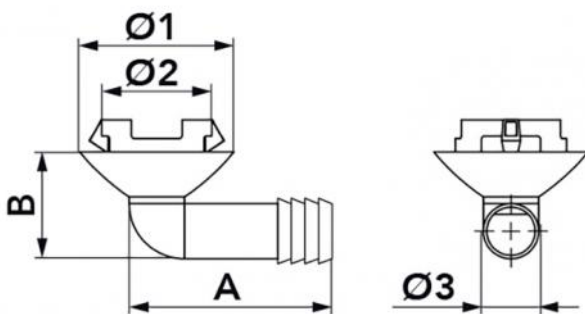

Condensate discharge pipette with pressure coupling Ø 40

- cod. SCC300042

DIMENSIONS

CODE	A [mm]	B [mm]	Ø 1 [mm]	Ø 2 [mm]	Ø 3 [mm]
SCC300042	61	30	58	40	16

ITEMS

CODE	DESCRIPTION
SCC300042	CONDENSATE DRAIN PIPE CONNECTION TO MACHINE Ø40 mm (PACK OF 5)