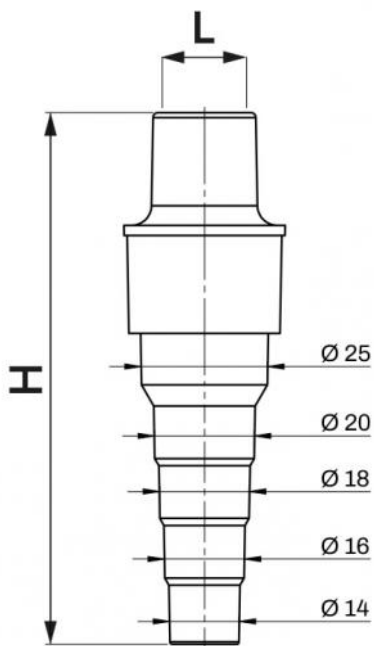

# Straight fitting for hose Ø16 - 18 - 20 - 22 - 25 - 32 - 40

- cod. SCD300008 - cod. SCD300008BOX - cod. SCD300009  
- cod. SCD300009BOX - cod. SCD300010 - cod. SCD300010BOX  
- cod. SCD300015 - cod. SCD300015BOX - cod. SCD300011  
- cod. SCD300011BOX - cod. SCD300012 - cod. SCD300012BOX  
- cod. SCD300013 - cod. SCD300013BOX

## TECHNICAL SPECIFICATIONS:

Ideal for quick connections between rigid pipes and condensate drain flexible hoses, which have different diameters

- Available in 7 models
- Coloured soft coupling that ensures maximum seal
- UVA and impact-resistant rigid coupler with diameters Ø16 - 18 - 20 - 22 - 25 - 32 - 40 mm

## DIMENSIONS

CODE	COLOUR	INTERNAL Ø L [mm]	H [mm]
SCD300008	YELLOW	16	106
SCD300009	RED	18	106
SCD300010	BLUE	20/21	106
SCD300015	ORANGE	22	106
SCD300011	GREEN	25	106
SCD300012	GREY	32	106
SCD300013	LIGHT BLUE	40	106

## ITEMS

CODE	DESCRIPTION
SCD300008	STRAIGHT FITTINGS FOR HOSES Ø 16
SCD300008BOX	
SCD300009	STRAIGHT FITTINGS FOR HOSES Ø 18
SCD300009BOX	
SCD300010	STRAIGHT FITTINGS FOR HOSES Ø 20/21
SCD300010BOX	
SCD300015	STRAIGHT FITTINGS FOR HOSES Ø 22
SCD300015BOX	
SCD300011	STRAIGHT FITTINGS FOR HOSES Ø 25
SCD300011BOX	
SCD300012	STRAIGHT FITTINGS FOR HOSES Ø 32
SCD300012BOX	
SCD300013	STRAIGHT FITTINGS FOR HOSES Ø 40
SCD300013BOX	