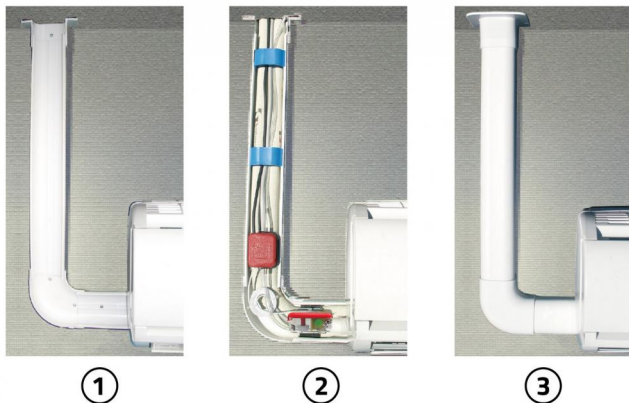

EASY FLOW pump kit + EXCELLENS duct

- cod. 12170042

THE KIT INCLUDES:

- 1 corner terminal TA 72 - EXC New Line
- 1 flat curve CP 72 -EXC New Line
- 1 piece 70 cm duct T 72 - EXC New Line
- 1 piece 15 cm duct T 72 - EXC New Line
- 2 pieces BLOCK tubing clips for duct T 72
- 1 Easy Flow mini pump 11 lt
- 1 fastening kit for Easy Flow mini pump in duct

EXAMPLE OF INSTALLATION:

- [1] Duct installation
[2] Piping and pump installation
[3] Closing duct

ITEMS

CODE	DESCRIPTION
12170042	"EASY FLOW" PUMP IN TRUNKING "EXCELLENS"

All rights relating to this publication are the exclusive property of Tecnosystemi SpA.
Tecnosystemi SpA reserves the right to make changes at any time and without notice, for technical or commercial needs.