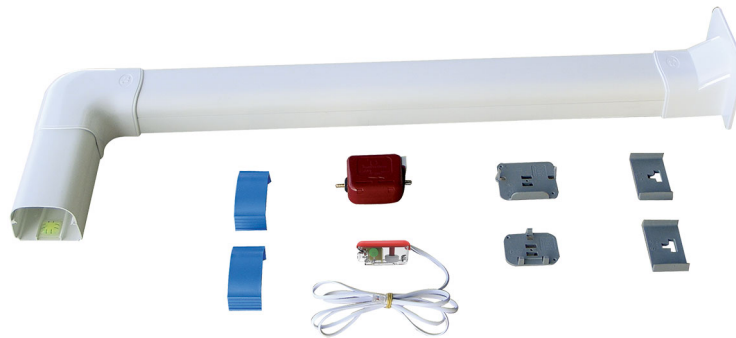

EASY FLOW pump kit + OPTIMA duct

- cod. 12170055

THE KIT INCLUDES:

- 1 corner terminal TA 75 - OPT
- 1 flat curve CP 75 - OPT
- 1 piece 70 cm duct T 75 - OPT
- 1 piece 15 cm duct T 75 - OPT
- 2 pieces BLOCK tubing clips for duct T 72
- 1 Easy Flow mini pump 11 lt
- 1 fastening kit for Easy Flow mini pump in duct

ITEMS

CODE	DESCRIPTION
12170055	"EASY FLOW" PUMP KIT TRUNKING "OPTIMA"

All rights relating to this publication are the exclusive property of Tecnosystemi SpA.
Tecnosystemi SpA reserves the right to make changes at any time and without notice, for technical or commercial needs.