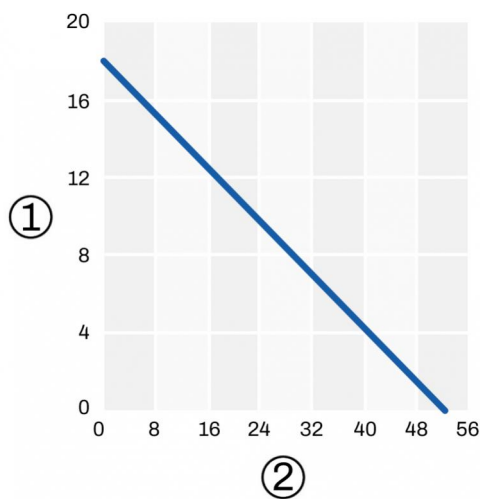

- 1 removable wiring harness connector
- 1 sheet of instructions

EF 30 It

[1] Air delivery (vertical m)
[2] Flow rate (litres/hour)

- For air conditioners up to 30 kW
- Max. 14 m vertical delivery
- Power consumption 27 W
- Max noise level 50 [dB(A)]

EF 40 It

[1] Air delivery (vertical m)
[2] Flow rate (litres/hour)

- For air conditioners up to 40 kW
- Max. 18 m vertical delivery
- Power consumption 27 W
- Max noise level 51 [dB(A)]

WALL-MOUNTED APPLICATIONS

- wall splits
- consoles
- fan coils

CEILING-MOUNTED APPLICATIONS

- ceiling-mounted air conditioners
- ducted