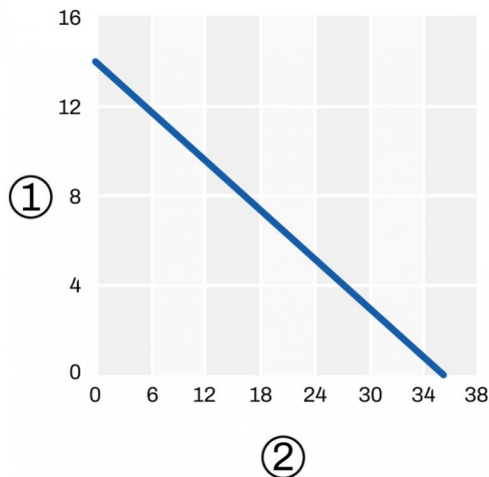

- 1 removable wiring harness connector
- 1 sheet of instructions

EF 30 It