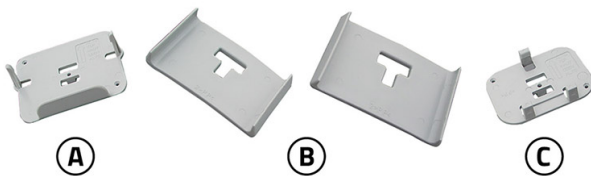

LAMPO

fastening kit for Easy Flow - Aqua Split mini pump in duct T72
Excellens series

- cod. 12170041

THE KIT CONSISTS OF:

- [A] A pump coupling plate
- [A] Two coupling springs at the bottom of the duct
- [C] A floating body coupling plate

This kit is not usable for EASY FLOW mod pumps. 30
lt and 40 lt

ITEMS

CODE	DESCRIPTION
12170041	KIT FOR "EASY FLOW" MINI PUMP FASTENING IN EXCELLENS T72 SERIES TRUNKING "LAMPO"

All rights relating to this publication are the exclusive property of Tecnosystemi SpA.
Tecnosystemi SpA reserves the right to make changes at any time and without notice, for technical or commercial needs.