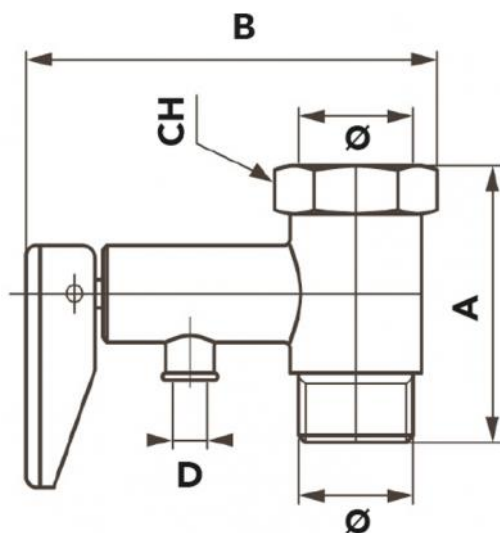

# PESANTE

safety and check valve with lever for water heaters

- cod. 26200090

## DIMENSIONS

CODE	A [mm]	B [mm]	CH [mm]	D [mm]	Ø
26200090	45	65	25	9	1/2"

## ITEMS

CODE	DESCRIPTION
26200090	SAFETY AND CHECK VALVE FOR WATER HEATER 1/2" WITH LEVER

All rights relating to this publication are the exclusive property of Tecnosystemi SpA.  
Tecnosystemi SpA reserves the right to make changes at any time and without notice, for technical or commercial needs.