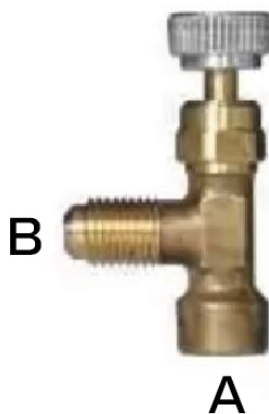

# Corner ball valve 7/16 F - 1/4 M SAE

- cod. TSC300007

## DESCRIPTION

Corner ball valve 7/16 F - 1/4 M SAE suitable for R290 and R600a gas cylinders

## REFERENCES

[A] 7/16 F  
[B] 1/4 M

## ITEMS

CODE	DESCRIPTION
TSC300007	CORNER BALL VALVE CYLINDER R 600A 1 lt

All rights relating to this publication are the exclusive property of Tecnosystemi SpA.  
 Tecnosystemi SpA reserves the right to make changes at any time and without notice, for technical or commercial needs.