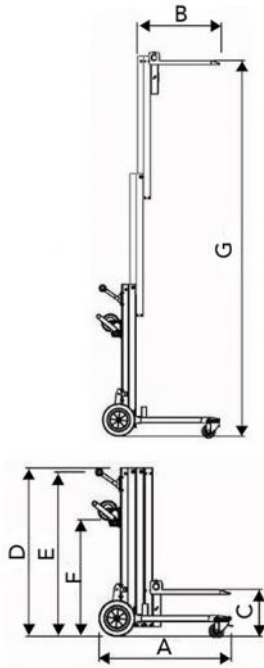

GIRAFFA 200

telescopic manual lifter

- cod. 11100210

TECHNICAL SPECIFICATIONS:

- Made of aluminium
- Max load capacity 180 kg
- Folded hoist dimensions 1169 x 778 x 471 mm
- Maximum lifting height 2.88 m
- Removable feet for easy transport of hoist
- Includes swivel castors Ø 76 mm with brake

DIMENSIONS

CODE	A [mm]	B [mm]	C [mm]	D [mm]	E [mm]	F [mm]	G [mm]
11100210	920	648	324	1169	1138	810	2882

ITEMS

CODE	DESCRIPTION
11100210	MANUAL TELESCOPING LIFTER "GIRAFFA 200"

All rights relating to this publication are the exclusive property of Tecnosystemi SpA.
 Tecnosystemi SpA reserves the right to make changes at any time and without notice, for technical or commercial needs.