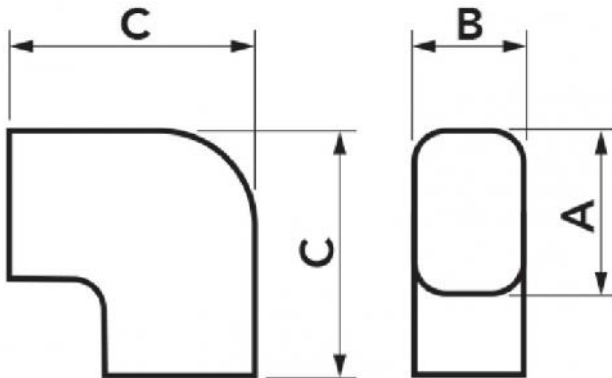

MODELS AVAILABLE:

TOP LINE -
IVORY

NEW LINE -
WHITE

ECO LINE -
PEARL GREY

BROWN LINE -
BROWN

BLACK LINE -
BLACK

DIMENSIONS

CODE	MODEL	LINE	A [mm]	B [mm]	C [mm]
11120160	CP 60 - EXC	TOP LINE	66	56	101
11120172	CP 72 - EXC	TOP LINE	78	68	118
11120100	CP 100 - EXC	TOP LINE	104	78	152
N11120160	CP 60 - EXC	NEW LINE	66	56	101
N11120172	CP 72 - EXC	NEW LINE	78	68	118
N11120100	CP 100 - EXC	NEW LINE	104	78	152
E11120160	CP 60 - EXC	ECO LINE	66	56	101
E11120172	CP 72 - EXC	ECO LINE	78	68	118
E11120100	CP 100 - EXC	ECO LINE	104	78	152
SCD100482	CP 72 - EXC	BROWN LINE	78	68	118
SCD100481	CP 100 - EXC	BROWN LINE	104	78	152
SCD100313	CP 72 - EXC	BLACK LINE	78	68	118
SCD100314	CP 100 - EXC	BLACK LINE	104	78	152
SCD100333	CP 72 - EXC	GREY LINE	78	68	118
SCD100345	CP 100 - EXC	GREY LINE	104	78	152

ITEMS

CODE	DESCRIPTION
11120160	"EXCELLENS CP" FLAT ELBOW - TOP LINE - CP 60-EXC
11120172	"EXCELLENS CP" FLAT ELBOW - TOP LINE - CP 72-EXC
11120100	"EXCELLENS CP" FLAT ELBOW - TOP LINE - CP 100-EXC
N11120160	"EXCELLENS CP" FLAT ELBOW - NEW LINE WHITE - CP 60-EXC
N11120172	"EXCELLENS CP" FLAT ELBOW - NEW LINE WHITE - CP 72-EXC
N11120100	"EXCELLENS CP" FLAT ELBOW - NEW LINE WHITE - CP 100-EXC
E11120160	"EXCELLENS CP" FLAT ELBOW - ECO LINE - CP 60-EXC
E11120172	"EXCELLENS CP" FLAT ELBOW - ECO LINE - CP 72-EXC
E11120100	"EXCELLENS CP" FLAT ELBOW - ECO LINE - CP 100-EXC
SCD100482	FLAT ELBOW "EXCELLENS CP" MOD. CP 72-EXC - BROWN LINE - CP 72-EXC
SCD100481	FLAT ELBOW "EXCELLENS CP" MOD. CP100-EXC - BROWN LINE - CP 100-EXC
SCD100313	FLAT ELBOW "EXCELLENS CP" MOD. CP 72-EXC - BLACK LINE - CP 72-EXC
SCD100314	FLAT ELBOW "EXCELLENS CP" MOD. CP 100-EXC - BLACK LINE - CP 100-EXC
SCD100333	FLAT ELBOW "EXCELLENS CP" MOD. CP 72-EXC - GREY LINE - CP 72-EXC
SCD100345	FLAT ELBOW "EXCELLENS CP" MOD. CP 100-EXC - GREY LINE - CP 100-EXC