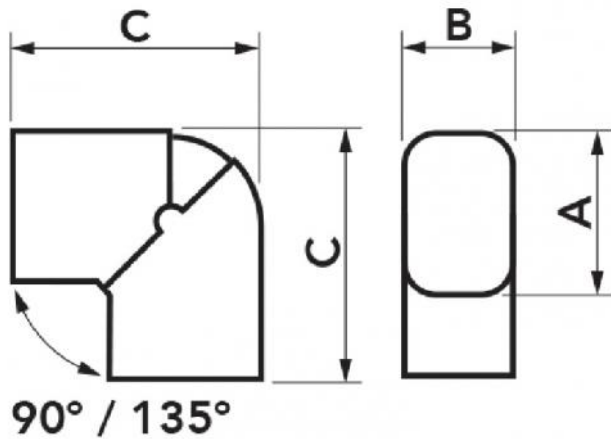

EXCELLENS CPS

articulated flat curve

- cod. 11121111 - cod. 11121110 - cod. SCD100644
- cod. N11121111 - cod. N11121110 - cod. SCD100649
- cod. E11121111 - cod. E11121110 - cod. SCD100645
- cod. SCD100485 - cod. SCD100646 - cod. SCD100315
- cod. SCD100647 - cod. SCD100337 - cod. SCD100648

TECHNICAL SPECIFICATIONS:

- In high impact resistance plastic, recyclable
- Interlocking bottom and lid
- Duct profile locating ridge
- Large internal bending radius, adjustable from 90° to 135°
- Heat shrink barcode packaging
- Galvanised screws
- Paintable with light-colored paints
- Operating temperature -20°C / +60°C
- Coloured operating temperature -20°C / +75°C

MODELS AVAILABLE:

DIMENSIONS

CODE	MODEL	LINE	A [mm]	B [mm]	C [mm]
11121111	CPS 60 - EXC	TOP LINE	66	56	110
11121110	CPS 72 - EXC	TOP LINE	78	68	130
SCD100644	CPS 100 - EXC	TOP LINE	103	79	164
N11121111	CPS 60 - EXC	NEW LINE	66	56	110
N11121110	CPS 72 - EXC	NEW LINE	78	68	130
SCD100649	CPS 100 - EXC	NEW LINE	103	79	164
E11121111	CPS 60 - EXC	ECO LINE	66	56	110
E11121110	CPS 72 - EXC	ECO LINE	78	68	130
SCD100645	CPS 100 - EXC	ECO LINE	103	79	164
SCD100485	CPS 72 - EXC	BROWN LINE	78	68	130
SCD100646	CPS 100 - EXC	BROWN LINE	103	79	164
SCD100315	CPS 72 - EXC	BLACK LINE	78	68	130
SCD100647	CPS 100 - EXC	BLACK LINE	103	79	164
SCD100337	CPS 72 - EXC	GREY LINE	78	68	130
SCD100648	CPS 100 - EXC	GREY LINE	103	79	164