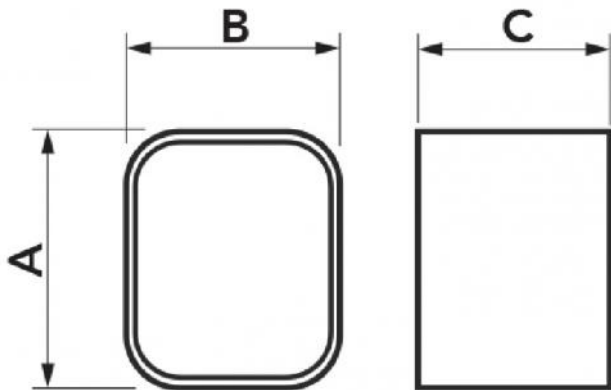

## TECHNICAL SPECIFICATIONS:

- In high impact resistance plastic, recyclable
- Interlocking bottom and lid
- Duct profile locating ridge
- Heat shrink barcode packaging
- Galvanised screws
- Paintable with light-colored paints
- Operating temperature -20°C / +60°C
- Coloured operating temperature -20°C / +75°C

## DIMENSIONS

CODE	MODEL	LINE	A [mm]	B [mm]	C [mm]
11121060	MG 60 - EXC	TOP LINE	66	56	50
11121072	MG 72 - EXC	TOP LINE	78	68	50
11121100	MG 100 - EXC	TOP LINE	104	78	50
N11121060	MG 60 - EXC	NEW LINE	66	56	50
N11121072	MG 72 - EXC	NEW LINE	78	68	50
N11121100	MG 100 - EXC	NEW LINE	104	78	50
E11121060	MG 60 - EXC	ECO LINE	66	56	50
E11121072	MG 72 - EXC	ECO LINE	78	68	50
E11121100	MG 100 - EXC	ECO LINE	104	78	50
SCD100475	MG 72 - EXC	BROWN LINE	78	68	50
SCD100477	MG 100 - EXC	BROWN LINE	104	78	50
SCD100319	MG 72 - EXC	BLACK LINE	78	68	50
SCD100320	MG 100 - EXC	BLACK LINE	104	78	50
SCD100335	MG 72 - EXC	GREY LINE	78	68	50
SCD100347	MG 100 - EXC	GREY LINE	104	78	50