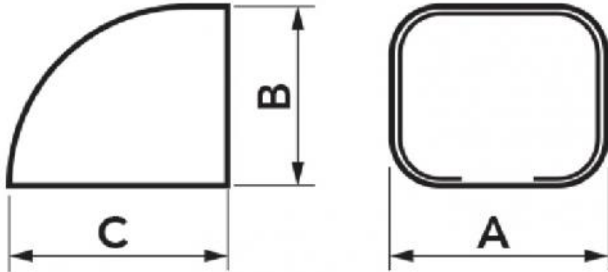

TECHNICAL SPECIFICATIONS:

- In high impact resistance plastic, recyclable
- Interlocking bottom and lid
- Duct profile locating ridge
- Heat shrink barcode packaging
- Galvanised screws
- Paintable with light-colored paints
- Operating temperature -20°C / +60°C
- Coloured operating temperature -20°C / +75°C

MODELS AVAILABLE:

TOP LINE -
IVORY

NEW LINE -
WHITE

ECO LINE -
PEARL GREY

BROWN LINE -
BROWN

BLACK LINE -
BLACK

DIMENSIONS

CODE	MODEL	LINE	A [mm]	B [mm]	C [mm]
11122180	TC 72 - EXC	TOP LINE	66	56	66
11122190	TC 100 - EXC	TOP LINE	104	78	90
N11122170	TC 60 - EXC	NEW LINE	66	56	66
N11122180	TC 72 - EXC	NEW LINE	78	68	78
N11122190	TC 100 - EXC	NEW LINE	104	78	90
E11122170	TC 60 - EXC	ECO LINE	66	56	66
E11122180	TC 72 - EXC	ECO LINE	78	68	78
E11122190	TC 100 - EXC	TOP LINE	104	78	90
SCD100490	TC 72 - EXC	BROWN LINE	78	68	78
SCD100491	TC 100 - EXC	BROWN LINE	104	78	90
SCD100325	TC 72 - EXC	BLACK LINE	78	68	78
SCD100326	TC 100 - EXC	BLACK LINE	104	78	90
SCD100342	TC 72 - EXC	GREY LINE	78	68	78
SCD100350	TC 100 - EXC	GREY LINE	104	78	90

ITEMS

CODE	DESCRIPTION
11122180	"EXCELLENS TC" END CAP - TOP LINE - TC 72-EXC
11122190	"EXCELLENS TC" END CAP - TOP LINE - TC 100-EXC
N11122170	"EXCELLENS TC" END CAP - NEW LINE WHITE - TC 60-EXC
N11122180	"EXCELLENS TC" END CAP - NEW LINE WHITE - TC 72-EXC
N11122190	"EXCELLENS TC" END CAP - NEW LINE WHITE - TC 100-EXC
E11122170	"EXCELLENS TC" END CAP - ECO LINE - TC 60-EXC
E11122180	"EXCELLENS TC" END CAP - ECO LINE - TC 72-EXC
E11122190	"EXCELLENS TC" END CAP - ECO LINE - TC 100-EXC
SCD100490	END CAP "EXCELLENS TC" MOD. TC 72-EXC - BROWN LINE - TC 72-EXC
SCD100491	END CAP "EXCELLENS TC" MOD. TC 100-EXC - BROWN LINE - TC 100-EXC
SCD100325	END CAP "EXCELLENS TC" MOD. TC 72-EXC - BLACK LINE - TC 72-EXC
SCD100326	END CAP "EXCELLENS TC" MOD. TC 100-EXC - BLACK LINE - TC 100-EXC
SCD100342	END CAP "EXCELLENS TC" MOD. TC 72-EXC - GREY LINE - TC 72-EXC
SCD100350	END CAP "EXCELLENS TC" MOD. TC 100-EXC - GREY LINE - TC 100-EXC