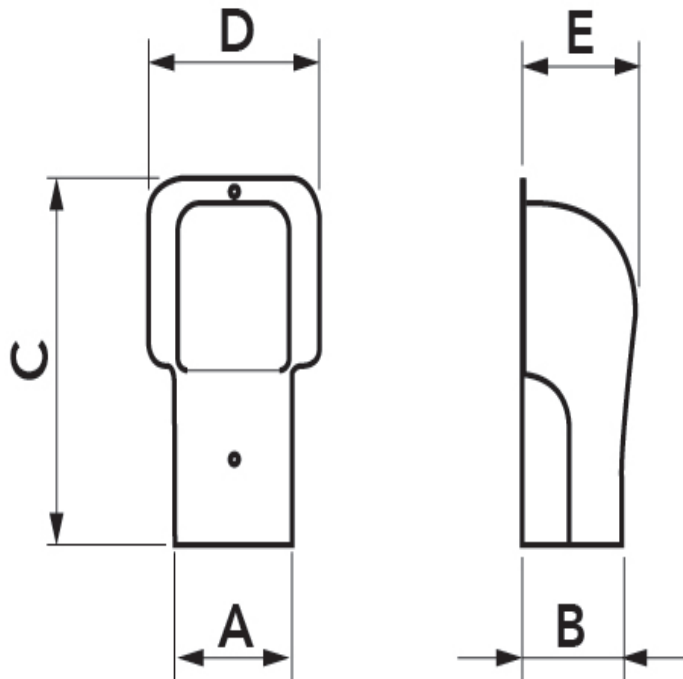

# EXCELLENS™

wall-mounted terminal

- cod. 11124160 - cod. 11124172 - cod. 11124110
- cod. N11124160 - cod. N11124172 - cod. N11124110
- cod. E11124160 - cod. E11124172 - cod. E11124110
- cod. SCD100487 - cod. SCD100484 - cod. SCD100309
- cod. SCD100310 - cod. SCD100332 - cod. SCD100343

## TECHNICAL SPECIFICATIONS:

- In high impact resistance plastic, recyclable
- Interlocking bottom and lid
- Duct profile locating ridge
- Outer contouring to facilitate pipe bends
- Outer flange hole cover
- Heat shrink barcode packaging
- Galvanised screws
- Paintable with light-colored paints
- Operating temperature -20°C / +60°C
- Coloured operating temperature -20°C / +75°C
- Wall-mountable for indoor and outdoor use

MODELS AVAILABLE:

DIMENSIONS

CODE	MODEL	LINE	A [mm]	B [mm]	C [mm]	D [mm]	E [mm]
11124160	TM 60 - EXC	TOP LINE	66	56	165	96	68
11124172	TM 72 - EXC	TOP LINE	78	68	185	108	78
11124110	TM 100 - EXC	TOP LINE	104	78	220	137	92
N11124160	TM 60 - EXC	NEW LINE	66	56	165	96	68
N11124172	TM 72 - EXC	NEW LINE	78	68	185	108	78
N11124110	TM 100 - EXC	NEW LINE	104	78	220	137	92
E11124160	TM 60 - EXC	ECO LINE	66	56	165	96	68
E11124172	TM 72 - EXC	ECO LINE	78	68	185	108	78
E11124110	TM 100 - EXC	ECO LINE	104	78	220	137	92
SCD100487	TM 72 - EXC	BROWN LINE	78	68	185	108	78
SCD100484	TM 100 - EXC	BROWN LINE	104	78	220	137	92
SCD100309	TM 72 - EXC	BLACK LINE	78	68	185	108	78
SCD100310	TM 100 - EXC	BLACK LINE	104	78	220	137	92
SCD100332	TM 72 - EXC	GREY LINE	78	68	185	108	78
SCD100343	TM 100 - EXC	GREY LINE	104	78	220	137	92