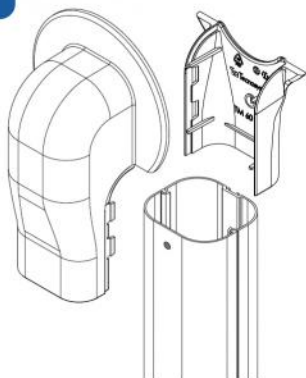

NON-SLIP PIN

There is a small pin on the cover of the wall terminal TMR and TMQ.

Drill the $\varnothing 6$ duct to facilitate coupling to the pin.

This prevents the duct cover from slipping in vertical installations.

EXAMPLE

1

2

3

4

If the pin is not used, remove it with a cutter or pliers.

ITEMS

CODE	DESCRIPTION
SCD100274	"EXCELLENS TMR" ROUND WALL COVER - TOP LINE - TMR 60-EXC
SCD100276	"EXCELLENS TMR" ROUND WALL COVER - TOP LINE - TMR 72-EXC
SCD100278	"EXCELLENS TMR" ROUND WALL COVER - TOP LINE - TMR 100-EXC
SCD100280	"EXCELLENS TMR" ROUND WALL COVER - NEW LINE WHITE - TMR 60-EXC
SCD100282	"EXCELLENS TMR" ROUND WALL COVER - NEW LINE WHITE - TMR 72-EXC
SCD100284	"EXCELLENS TMR" ROUND WALL COVER - NEW LINE WHITE - TMR 100-EXC
SCD100286	"EXCELLENS TMR" ROUND WALL COVER - ECO LINE - TMR 60-EXC
SCD100288	"EXCELLENS TMR" ROUND WALL COVER - ECO LINE - TMR 72-EXC
SCD100290	"EXCELLENS TMR" ROUND WALL COVER - ECO LINE - TMR 100-EXC
SCD100294	ROUND FLANGED WALL TERMINAL TM72 BROWN LINE (5 PCS.)
SCD100296	ROUND WALL-MOUNTED TERMINAL TM100 BROWN LINE (3 PCS.)
SCD100300	ROUND FLANGED WALL-MOUNTED TERMINAL TM72 BLACK LINE (5 PCS.)
SCD100302	ROUND FLANGED WALL-MOUNTED TERMINAL TM100 BLACK LINE (3 PCS.)
SCD100306	"EXCELLENS TMR" ROUND WALL COVER - GREY LINE - TMR 72-EXC
SCD100308	"EXCELLENS TMR" ROUND WALL COVER - GREY LINE - TMR 100-EXC