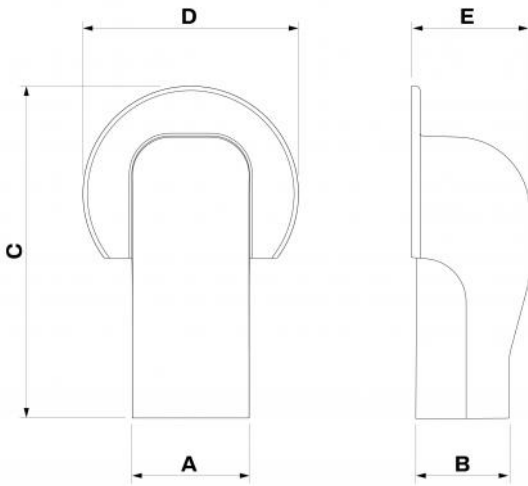

AVAILABLE MODELS

TOP LINE -
IVORY

NEW LINE -
WHITE

ECO LINE -
PEARL GREY
RAI 9003

BROWN LINE -
BROWN

BLACK LINE -
BLACK

DIMENSIONS

CODE	MODEL	A [mm]	B [mm]	C [mm]	D [mm]	E [mm]
SCD100274	TMR EXC 60 TOP LINE	67	56	190	124	68
SCD100276	TMR EXC 72 TOP LINE	78	68	210	140	78
SCD100278	TMR EXC 100 TOP LINE	102	78	240	170	92
SCD100280	TMR EXC 60 NEW LINE	67	56	190	124	68
SCD100282	TMR EXC 72 NEW LINE	78	68	210	140	78
SCD100284	TMR EXC 100 NEW LINE	102	78	240	170	92
SCD100286	TMR EXC 60 ECO LINE	67	56	190	124	68
SCD100288	TMR EXC 72 ECO LINE	78	68	210	140	78
SCD100290	TMR EXC 100 ECO LINE	102	78	240	170	92
SCD100294	TMR EXC 72 BROWN LINE	78	68	210	140	78
SCD100296	TMR EXC 100 BROWN LINE	102	78	240	170	92
SCD100300	TMR EXC 72 BLACK LINE	78	68	210	140	78
SCD100302	TMR EXC 100 BLACK LINE	102	78	240	170	92
SCD100306	TMR EXC 72 GREY LINE	78	68	210	140	78
SCD100308	TMR EXC 100 GREY LINE	102	78	240	170	92

NON-SLIP PIN

There is a small pin on the cover of the wall terminal TMR and TMQ.

Drill the $\varnothing 6$ duct to facilitate coupling to the pin.

This prevents the duct cover from slipping in vertical installations.