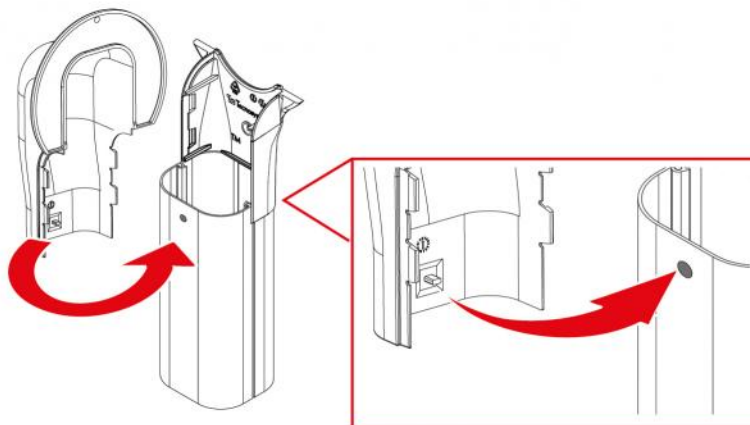

NON-SLIP PIN

There is a small pin on the cover of the wall terminal TMR and TMQ.

Drill the $\varnothing 6$ duct to facilitate coupling to the pin.

This prevents the duct cover from slipping in vertical installations.

EXAMPLE

1

2

3

4

If the pin is not used, remove it with a cutter or pliers.

ITEMS

CODE	DESCRIPTION
SCD100274	"EXCELLENS TMR" ROUND WALL COVER - TOP LINE - TMR 60-EXC
SCD100276	"EXCELLENS TMR" ROUND WALL COVER - TOP LINE - TMR 72-EXC
SCD100278	"EXCELLENS TMR" ROUND WALL COVER - TOP LINE - TMR 100-EXC
SCD100280	"EXCELLENS TMR" ROUND WALL COVER - NEW LINE WHITE - TMR 60-EXC
SCD100282	"EXCELLENS TMR" ROUND WALL COVER - NEW LINE WHITE - TMR 72-EXC
SCD100284	"EXCELLENS TMR" ROUND WALL COVER - NEW LINE WHITE - TMR 100-EXC
SCD100286	"EXCELLENS TMR" ROUND WALL COVER - ECO LINE - TMR 60-EXC
SCD100288	"EXCELLENS TMR" ROUND WALL COVER - ECO LINE - TMR 72-EXC
SCD100290	"EXCELLENS TMR" ROUND WALL COVER - ECO LINE - TMR 100-EXC
SCD100294	ROUND FLANGED WALL TERMINAL TM72 BROWN LINE (5 PCS.)
SCD100296	ROUND WALL-MOUNTED TERMINAL TM100 BROWN LINE (3 PCS.)
SCD100300	ROUND FLANGED WALL-MOUNTED TERMINAL TM72 BLACK LINE (5 PCS.)
SCD100302	ROUND FLANGED WALL-MOUNTED TERMINAL TM100 BLACK LINE (3 PCS.)
SCD100306	"EXCELLENS TMR" ROUND WALL COVER - GREY LINE - TMR 72-EXC
SCD100308	"EXCELLENS TMR" ROUND WALL COVER - GREY LINE - TMR 100-EXC