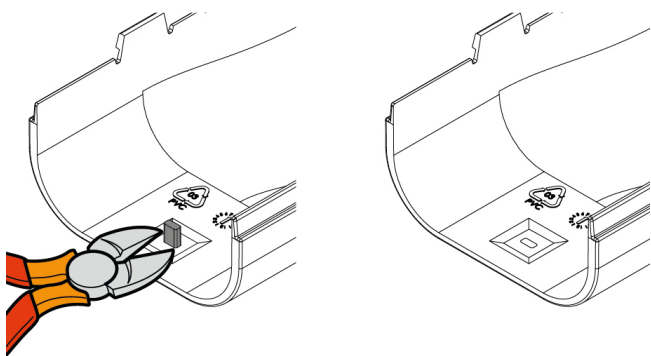

NON-SLIP PIN

There is a small pin on the cover of the wall terminal TMR and TMQ.

Drill the $\varnothing 6$ duct to facilitate coupling to the pin.

This prevents the duct cover from slipping in vertical installations.

EXAMPLE

1

2

3

4

If the pin is not used, remove it with a cutter or pliers.

ITEMS

CODE	DESCRIPTION
SCD100274	"EXCELLENS TMR" ROUND WALL COVER - TOP LINE - TMR 60-EXC
SCD100276	"EXCELLENS TMR" ROUND WALL COVER - TOP LINE - TMR 72-EXC
SCD100278	"EXCELLENS TMR" ROUND WALL COVER - TOP LINE - TMR 100-EXC
SCD100280	"EXCELLENS TMR" ROUND WALL COVER - NEW LINE WHITE - TMR 60-EXC
SCD100282	"EXCELLENS TMR" ROUND WALL COVER - NEW LINE WHITE - TMR 72-EXC
SCD100284	"EXCELLENS TMR" ROUND WALL COVER - NEW LINE WHITE - TMR 100-EXC
SCD100286	"EXCELLENS TMR" ROUND WALL COVER - ECO LINE - TMR 60-EXC
SCD100288	"EXCELLENS TMR" ROUND WALL COVER - ECO LINE - TMR 72-EXC
SCD100290	"EXCELLENS TMR" ROUND WALL COVER - ECO LINE - TMR 100-EXC
SCD100294	ROUND FLANGED WALL TERMINAL TM72 BROWN LINE (5 PCS.)
SCD100296	ROUND WALL-MOUNTED TERMINAL TM100 BROWN LINE (3 PCS.)
SCD100300	ROUND FLANGED WALL-MOUNTED TERMINAL TM72 BLACK LINE (5 PCS.)
SCD100302	ROUND FLANGED WALL-MOUNTED TERMINAL TM100 BLACK LINE (3 PCS.)
SCD100306	"EXCELLENS TMR" ROUND WALL COVER - GREY LINE - TMR 72-EXC
SCD100308	"EXCELLENS TMR" ROUND WALL COVER - GREY LINE - TMR 100-EXC