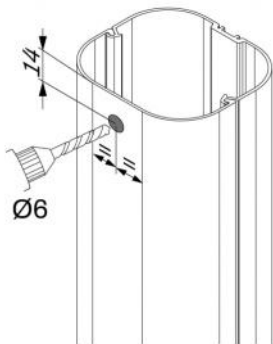

NON-SLIP PIN

There is a small pin on the cover of the wall terminal TMR and TMQ.

Drill the $\varnothing 6$ duct to facilitate coupling to the pin.

This prevents the duct cover from slipping in vertical installations.

EXAMPLE

1

2