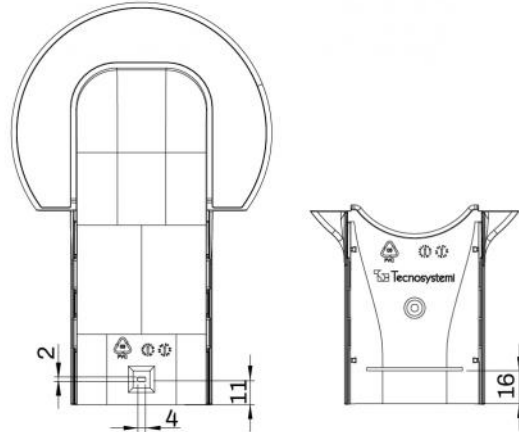

NON-SLIP PIN

There is a small pin on the cover of the wall terminal TMR and TMQ.

Drill the $\varnothing 6$ duct to facilitate coupling to the pin.

This prevents the duct cover from slipping in vertical installations.

EXAMPLE

1

2