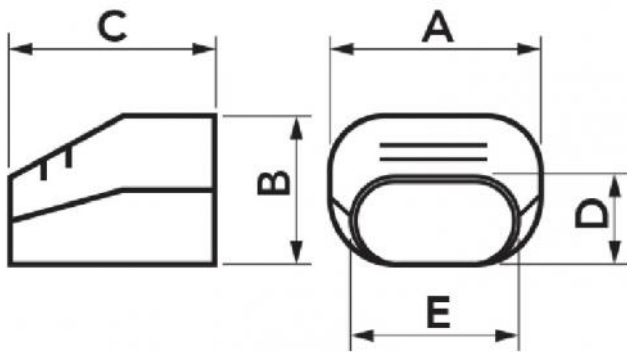

EXCELLENS TS

pipe output terminal

- cod. 11124060 - cod. 11124072 - cod. 11124100
- cod. N11124060 - cod. N11124072 - cod. N11124100
- cod. E11124060 - cod. E11124072 - cod. E11124100
- cod. SCD100479 - cod. SCD100480 - cod. SCD100323
- cod. SCD100324 - cod. SCD100340 - cod. SCD100349

TECHNICAL SPECIFICATIONS:

- In high impact resistance plastic, recyclable
- Interlocking bottom and lid
- Duct profile locating ridge
- Heat shrink barcode packaging
- Pre-cut for fastening pipes
- Galvanised screws
- Paintable with light-colored paints
- Operating temperature -20°C / +60°C
- Coloured operating temperature -20°C / +75°C

MODELS AVAILABLE:

DIMENSIONS

CODE	MODEL	LINE	A [mm]	B [mm]	C [mm]	D [mm]	E [mm]
11124060	TS 60 - EXC	TOP LINE	66	56	75	33	60
11124072	TS 72 - EXC	TOP LINE	78	68	90	35	67
11124100	TS 100 - EXC	TOP LINE	104	78	110	35	67
N11124060	TS 60 - EXC	NEW LINE	66	56	75	33	60
N11124072	TS 72 - EXC	NEW LINE	78	68	90	35	67
N11124100	TS 100 - EXC	NEW LINE	104	78	110	35	67
E11124060	TS 60 - EXC	ECO LINE	66	56	75	33	60
E11124072	TS 72 - EXC	ECO LINE	78	68	90	35	67
E11124100	TS 100 - EXC	ECO LINE	104	78	110	35	67
SCD100479	TS 72 - EXC	BROWN LINE	78	68	90	35	67
SCD100480	TS 100 - EXC	BROWN LINE	104	78	110	35	67
SCD100323	TS 72 - EXC	BLACK LINE	78	68	90	35	67
SCD100324	TS 100 - EXC	BLACK LINE	104	78	110	35	67
SCD100340	TS 72 - EXC	GREY LINE	78	68	90	35	67
SCD100349	TS 100 - EXC	GREY LINE	104	78	110	35	67