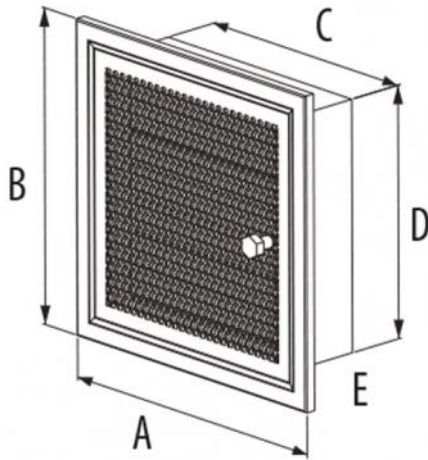

Aesthetic grille for fireplaces and stoves with calibration damper

- cod. 11160700 - cod. 11160710

DESCRIPTION

The aesthetic grille for fireplaces and stoves is an essential accessory to ensure proper air circulation. Made of white painted sheet metal with calibration damper, it integrates perfectly into any environment, combining functionality and aesthetics.

DIMENSIONS

CODE	DESCRIPTION	A [mm]	B [mm]	C [mm]	D [mm]	E [mm]
11160700	AESTHETIC GRILLE FOR FIREPLACES AND STOVES WITH CALIBRATION DAMPER - WHITE 170 x 170	170	170	140	140	50
11160710	AESTHETIC GRILLE FOR FIREPLACES AND STOVES WITH CALIBRATION DAMPER - WHITE 170 x 300	300	170	270	140	50