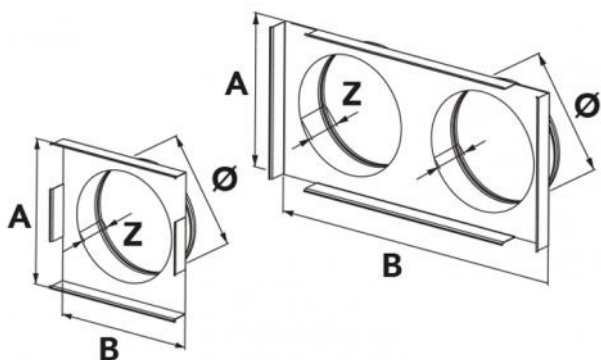

Grills inlet for fireplaces and stoves

- cod. 11160915 - cod. 11160920 - cod. 11160930
- cod. 11160935

DIMENSIONS

CODE	A [mm]	B [mm]	Ø [mm]	Z [mm]
11160915	154		100	40
11160920	154	184	2x100	40
11160930	154		125	40
11160935	154	184	2x125	40

ITEMS

CODE	DESCRIPTION
11160915	INLET GRILLES PLATE FOR FIREPLACE AND STOVE 170X170 1X100
11160920	INLET GRILLES PLATE FOR FIREPLACE AND STOVE 170X300 2X100
11160930	INLET GRILLES PLATE FOR FIREPLACE AND STOVE 170X170 1X125
11160935	INLET GRILLES PLATE FOR FIREPLACE AND STOVE 170X300 2X125