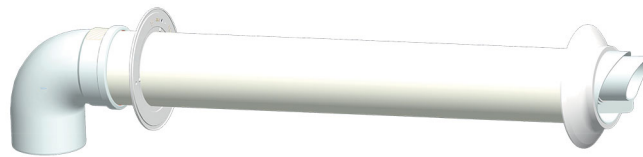

# Horizontal kit PP 60 / 100

- cod. 29800605

## TECHNICAL SPECIFICATIONS:

- Polypropylene internal tube/curve Ø 60
- External tube/curve Ø 100 in white painted aluminium RAL 9003