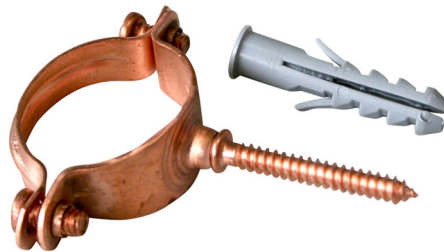

Tropicalised collar complete with screw and dowel - size in millimetres

- cod. 22201000 - cod. 22201010 - cod. 22201020
- cod. 22201030 - cod. 22201040 - cod. 22201050
- cod. 22201060 - cod. 22201070 - cod. 22201080
- cod. 22201090 - cod. 22201100 - cod. 22201110

TECHNICAL SPECIFICATIONS:

- Made of copper
- Collar thickness 1 mm
- Includes screw and fixing plugs
- Collar diameter in millimetres
- Supplied in blister packs of 2 pcs.

TECHNICAL DATA

CODE	DESCRIPTION	PIN	DOWEL
22201000	COPPER COLLAR Ø 10 COMPLETE WITH SCREW AND DOWEL	Ø 5 x 35	Ø 8 x 40
22201010	COPPER COLLAR Ø 12 COMPLETE WITH SCREW AND DOWEL	Ø 5 x 35	Ø 8 x 40
22201020	COPPER COLLAR Ø 14 COMPLETE WITH SCREW AND DOWEL	Ø 5 x 35	Ø 8 x 40
22201030	COPPER COLLAR Ø 16 COMPLETE WITH SCREW AND DOWEL	Ø 5 x 35	Ø 8 x 40
22201040	COPPER COLLAR Ø 18 COMPLETE WITH SCREW AND DOWEL	Ø 5 x 35	Ø 8 x 40
22201050	COPPER COLLAR Ø 22 COMPLETE WITH SCREW AND DOWEL	Ø 5 x 40	Ø 8 x 40
22201060	COPPER COLLAR Ø 28 COMPLETE WITH SCREW AND DOWEL	Ø 5 x 35	Ø 8 x 40
22201070	COPPER COLLAR Ø 32 COMPLETE WITH SCREW AND DOWEL	Ø 5 x 40	Ø 8 x 40
22201080	COPPER COLLAR Ø 35 COMPLETE WITH SCREW AND DOWEL	Ø 5 x 35	Ø 8 x 40
22201090	COPPER COLLAR Ø 38 COMPLETE WITH SCREW AND DOWEL	Ø 5 x 35	Ø 8 x 40
22201100	COPPER COLLAR Ø 38 COMPLETE WITH SCREW AND DOWEL	Ø 5 x 35	Ø 8 x 40
22201110	COPPER COLLAR Ø 54 COMPLETE WITH SCREW AND DOWEL	Ø 5 x 35	Ø 8 x 40

ITEMS

CODE	DESCRIPTION
22201000	COLLAR IN COPPER 10mm.
22201010	COLLAR IN COPPER 12mm
22201020	COLLAR IN COPPER 14mm
22201030	COLLAR IN COPPER 16mm
22201040	COLLAR IN COPPER 18mm
22201050	COLLAR IN COPPER 22mm
22201060	COLLAR IN COPPER 28mm.
22201070	
22201080	
22201090	
22201100	COPPER COLLAR Ø42 COMPLETE WITH SCREW AND PLUG (PACK OF 2)
22201110	