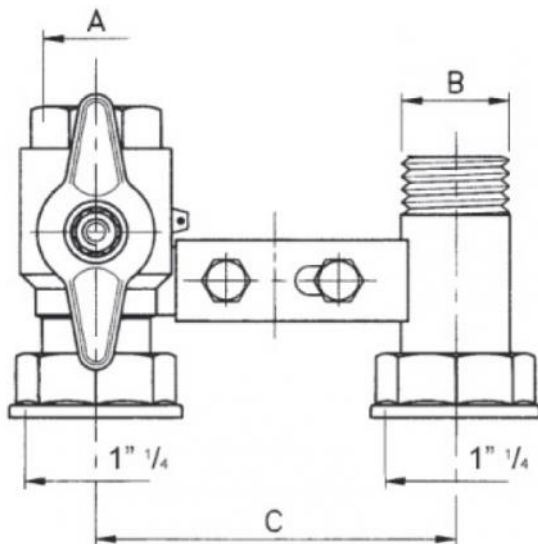

Bracket with valve for gas meters 1" 1/4

- cod. 26000300 - cod. 26000310

TECHNICAL SPECIFICATIONS:

- Includes wall bracket
- Dotata di valvola a sfera con rubinetto di servizio

DIMENSIONS:

CODE	A	B	C [mm]
26000300	3/4"	3/4"	110
26000310	1"	1"	110

ITEMS

CODE	DESCRIPTION
26000300	BRACKET W/ VALVE FOR GAS METERS F1" 1/4 - M3/4" - F3/4"
26000310	

All rights relating to this publication are the exclusive property of Tecnosystemi SpA.
 Tecnosystemi SpA reserves the right to make changes at any time and without notice, for technical or commercial needs.