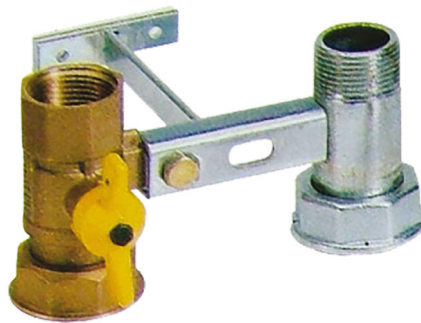

Bracket with valve for gas meters 1" 1/4

- cod. 26000300 - cod. 26000310

TECHNICAL SPECIFICATIONS:

- Includes wall bracket
- Dotata di valvola a sfera con rubinetto di servizio

DIMENSIONS:

CODE	A	B	C [mm]
26000300	3/4"	3/4"	110
26000310	1"	1"	110

ITEMS

CODE	DESCRIPTION
26000300	BRACKET W/ VALVE FOR GAS METERS F1" 1/4 - M3/4" - F3/4"
26000310	

All rights relating to this publication are the exclusive property of Tecnosystemi SpA.
 Tecnosystemi SpA reserves the right to make changes at any time and without notice, for technical or commercial needs.