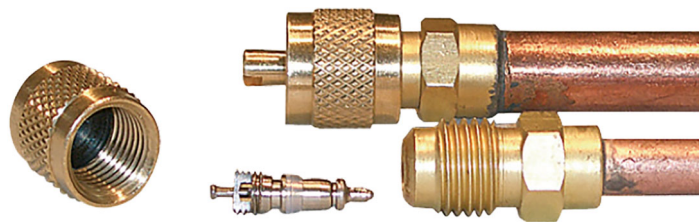

# Connection with weld-on valve

- cod. 11135040 - cod. 11135041 - cod. 11135042

## ITEMS

CODE	DESCRIPTION
11135040	1/4 FITTINGS WITH VALVE TO BE WELDED
11135041	5/16 FITTINGS WITH VALVE TO BE WELDED
11135042	3/8 FITTINGS WITH VALVE TO BE WELDED

All rights relating to this publication are the exclusive property of Tecnosystemi SpA.  
Tecnosystemi SpA reserves the right to make changes at any time and without notice, for technical or commercial needs.