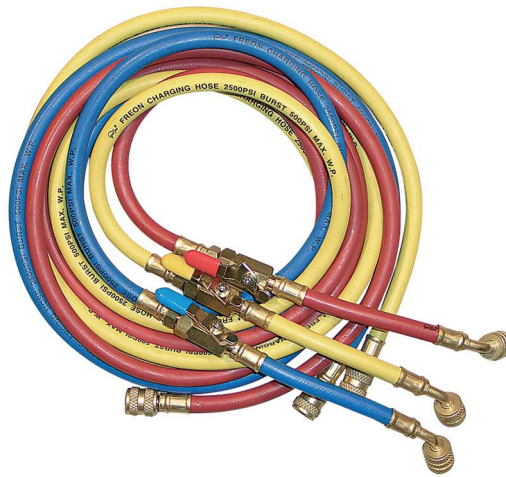

Pack of 3 flexible hoses with 45° ball valves for gas TR422ABCD (R22) - R407C - R410A - R32

- cod. 11132026 - cod. 11132027 - cod. 11132119

TECHNICAL SPECIFICATIONS:

- Max operating pressure: 500 psi/45 bar (for gas TR422ABCD (R22) - R407C)
- Max operating pressure: 800 psi / 55 bar (for gas R410A - R32)
- Max length 1500 or 3000 mm
- 1/4" SAE x 1/4 SAE 45° yellow/red/blue pipe (for gas TR422ABCD (R22) - R407C)
- 1/4" SAE x 5/16" SAE 45° red/blue pipe (for gas R410A/R32) 1/4" SAE x 1/4 SAE 45° yellow (for gas R410A/R32)

DIMENSIONS

CODE	LENGTH [mm]
11132026	1500
11132027	1500
11132119	3000

ITEMS

CODE	DESCRIPTION
11132026	FLEXIBLE HOSES WITH SHUT OFF VALVE FOR GAS R407C/R22(mm.1500)
11132027	FLEXIBLE HOSES WITH SHUT OFF VALVE FOR GAS R410A (mm.1500)
11132119	FLEXIBLE HOSES WITH SHUT OFF VALVE FOR GAS R410A(mm.3000)