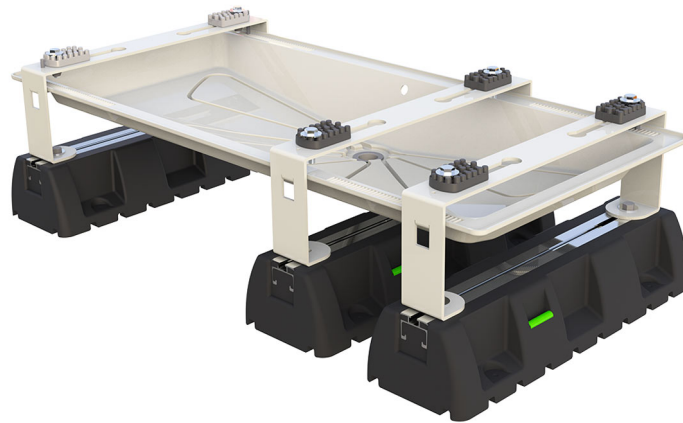

INFINITY

INFINITY floor support with BLUE RIVER and 3 EXTREME 100-8 bases

- cod. SCD500224 - cod. SCD500225 - cod. SCD500473
- cod. SCD500330 - cod. SCD500478 - cod. SCD500480

DESCRIPTION

Floor support in electro-galvanised sheet metal, painted in polyester for outdoor use in RAL 9002 ivory colour, with BLUE RIVER drain pan made of ABS PMMA plastic, ivory in colour.

The drain pan is pre-arranged for a \varnothing 16 mm condensate drain pipe connection.

The support is supplied complete with 3 SBR EXTREME vulcanised rubber floor bases with M8 fastening bolt and No-Shock anti-slip vibration dampers.

WITH HEATING CABLE 3 m:

- Includes 15 W/m 3 m heating cable
- Coupling for condensate drain pipe \varnothing 16

DIMENSIONS

CODE	A [mm]	B [mm]	C [mm]	D [mm]	P [mm]	P1 [mm]	P2 [mm]	Load capacity [kg]
SCD500224	1050	240	450	410	400 ÷ 1000	150 ÷ 350	140 ÷ 250	170
SCD500225	1250	240	600	520	600 ÷ 1100	250 ÷ 450	140 ÷ 400	200
SCD500473	1050	240	450	410	400 ÷ 1000	150 ÷ 350	140 ÷ 250	170
SCD500330	1250	240	600	520	600 ÷ 1100	250 ÷ 450	140 ÷ 400	200
SCD500478	1250	240	600	520	600 ÷ 1100	250 ÷ 500	140 ÷ 400	200
SCD500480	1250	240	600	520	600 ÷ 1100	250 ÷ 500	140 ÷ 400	200

ITEMS

CODE	DESCRIPTION
SCD500224	FLOOR STAND "INFINITY" W/ MEDIUM DRAIN PAN "BLUE RIVER + 3 pcs "EXTREME-8-100"
SCD500225	FLOOR STAND "INFINITY" W/ LARGE DRAIN PAN "BLUE RIVER + 3 pcs "EXTREME-8-100"
SCD500473	FLOOR STAND INFINITY WITH DRAIN PAN BLUE RIVER IVORY 1050x400 WITH HEATING CABLE 3mt AND 3 pcs RUBBER FEET EXTREME 100-8
SCD500330	FLOOR STAND "INFINITY" W/DRAIN PAN "BLUE RIVER 1250X500 + 3m CABLE + 3 FEET "EXTREME-8-100"
SCD500478	FLOOR STAND 'INFINITY' 1250x400 GREY DRAIN PAN 'BLUE RIVER + 3 pcs 'EXTREME-8-100' --- WIDER BRACKET 562mm
SCD500480	FLOOR STAND INFINITY CON DRAIN PAN BLUE RIVER IVORY 1250x500 WIDER BRACKETS WITH HEATING CABLE 3mt AND 3 pcs RUBBER FEET EXTREME 100-8