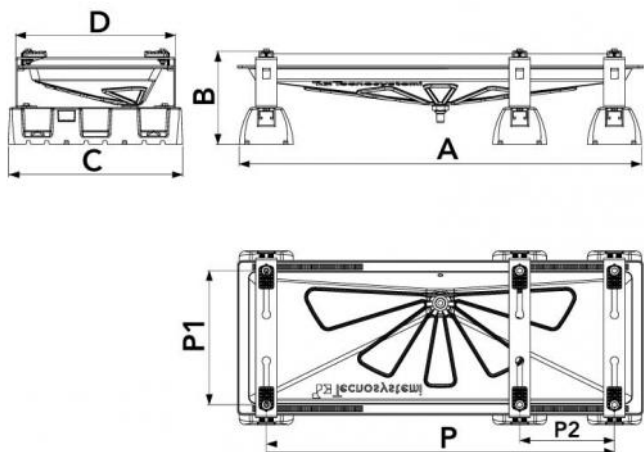

The drain pan is pre-arranged for a \varnothing 16 mm condensate drain pipe connection.

The support is supplied complete with 3 SBR EXTREME vulcanised rubber floor bases with M8 fastening bolt and No-Shock anti-slip vibration dampers.

ELECTRICAL HEATING CABLE SPECIFICATIONS:

- Heating cable diameter 6 mm
- Power supply voltage 230 V
- Resistance tolerances -5% / +10%
- Activation of element at +3°C
- Built-in thermal sensor

MODELS AVAILABLE:

WITH HEATING CABLE 3 m:

- Includes 15 W/m 3 m heating cable
- Coupling for condensate drain pipe \varnothing 16

DIMENSIONS

CODE	A [mm]	B [mm]	C [mm]	D [mm]	P [mm]	P1 [mm]	P2 [mm]	Load capacity [kg]
SCD500224	1050	240	450	410	400 ÷ 1000	150 ÷ 350	140 ÷ 250	170
SCD500225	1250	240	600	520	600 ÷ 1100	250 ÷ 450	140 ÷ 400	200
SCD500473	1050	240	450	410	400 ÷ 1000	150 ÷ 350	140 ÷ 250	170
SCD500330	1250	240	600	520	600 ÷ 1100	250 ÷ 450	140 ÷ 400	200
SCD500478	1250	240	600	520	600 ÷ 1100	250 ÷ 500	140 ÷ 400	200
SCD500480	1250	240	600	520	600 ÷ 1100	250 ÷ 500	140 ÷ 400	200